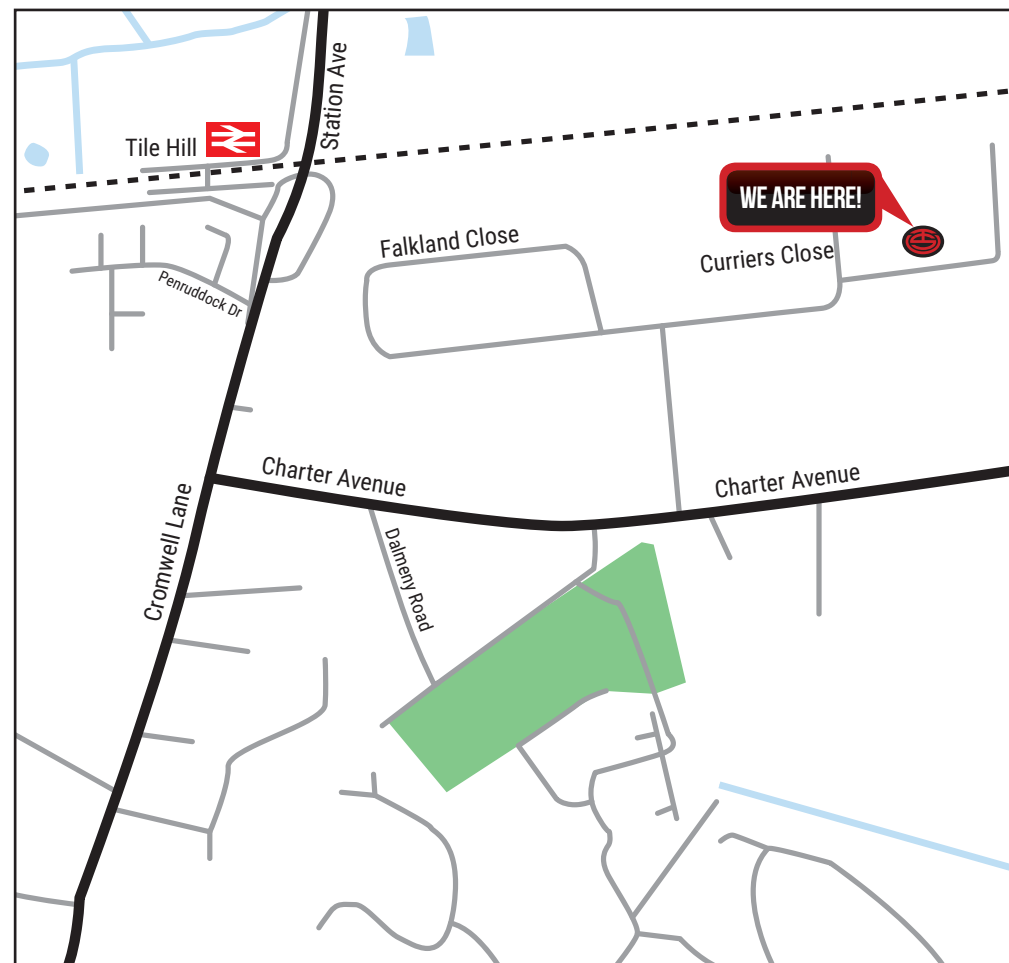

From Royal Leamington Spa (Via A46):

Head north-west on Willes Rd/B4099 towards Northcote St. Turn right onto Clarendon St and then turn left onto Clarendon Ave. At the roundabout, take the 2nd exit onto Kenilworth Rd/B4087. Continue to follow Kenilworth Rd and at the roundabout, take the 2nd exit onto Kenilworth Rd/A452. After a mile, at the next roundabout, take the 2nd exit and stay on Kenilworth Rd/A452 then continue to follow A452. At the roundabout, take the 3rd exit onto the A46 slip road to Coventry/M6/M69/M1 and merge onto the A46. Take the exit towards Stoneleigh and turn left onto Stoneleigh Rd. At the roundabout, take the 2nd exit and stay on Stoneleigh Rd then at the next roundabout, continue straight onto Gibbet Hill Rd. Go through one roundabout and then take the 1st exit and stay on Gibbet Hill Road. Go through one roundabout, and then at the next roundabout, continue straight onto Westwood Way. At the following roundabout, take the 2nd exit onto Mitchell Avenue. At the next roundabout, take the 1st exit onto Charter Avenue and continue on Curriers Close. Take a right on Curriers Close. Take a right hand turn at the T junction, then continue to the end of the road where the road will bend around to the Left. Continue down the ramp & Teamsport entrance is on your Right Hand Side. Car Parking is to the rear of the building please follow signage. Have Fun!

PUBLIC TRANSPORT

The nearest Train Station is Tile Hill, which is a 10 minute walk from the venue via Cromwell Lane and Charter Avenue.

The closest Bus Stop, is Marina Close on Charters Avenue by taking the 18A National Express. This is a short two minute walk from the venue. Have Fun!

BOOK NOW ON 01252 732 300 OR VISIT WWW.TEAM-SPORT.CO.UK