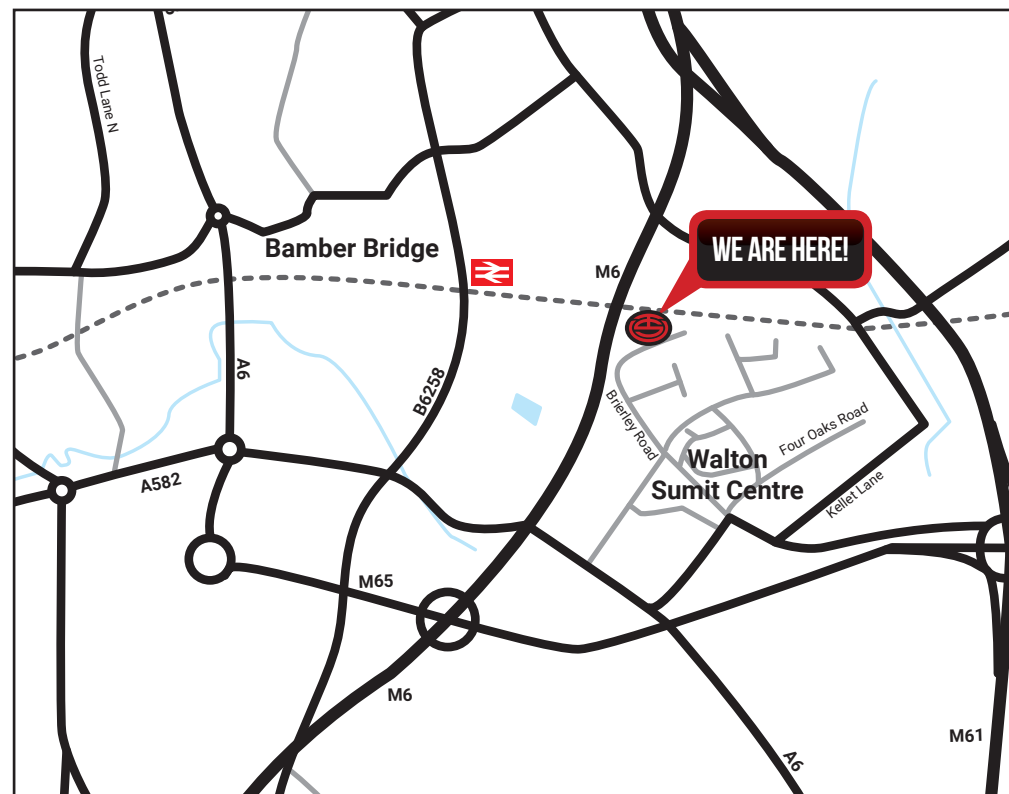

HOW TO FIND TEAMSPORT PRESTON

148 BRIERLEY ROAD
WALTON SUMMIT CENTRE
PRESTON PR5 8AH

ENTER THIS POSTCODE
INTO YOUR SATNAV

PR5 8AH

BY CAR

From Preston/A59 via A6:

From Preston, continue on the A59 towards the A6.

At the roundabout, continue straight onto Tramway Lane.

When you come to a roundabout continue straight onto Brierley Road then the same on the next roundabout, you can then follow the road round and TeamSport entrance and car park will be on your left.

From M6, Junction 29:

At junction 29, take the M65 exit to Burnley/Blackburn then at the roundabout take the 1st exit onto Church Road/A6.

When you come to the next roundabout take the 1st exit on Walton Summit Road.

At the following roundabout, take the first exit onto Brierley Road and then follow the road round and the TeamSport entrance and car park will be on your left.

PUBLIC TRANSPORT

By train:

The nearest train station is Bamber Bridge. This is a short 5 minute cab ride or a 15 minute walk away from TeamSport.