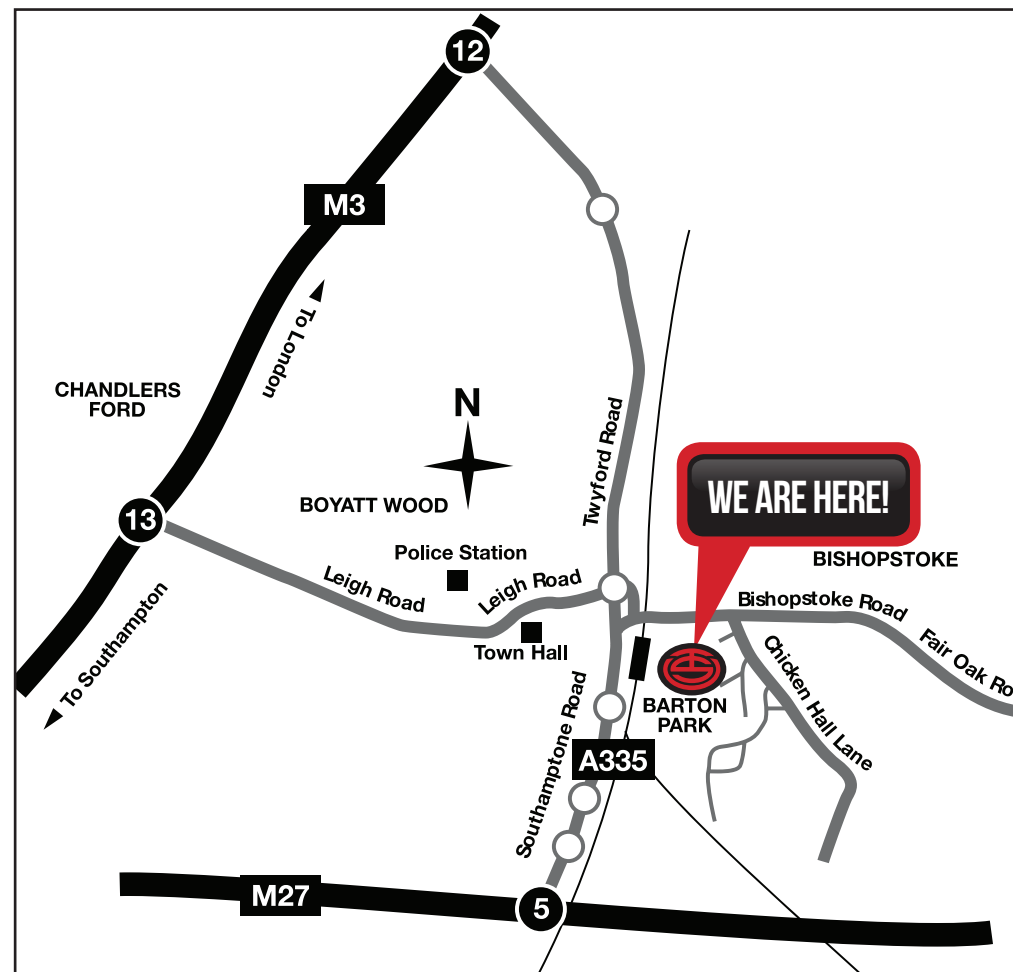

HOW TO FIND TEAMSPORT SOUTHAMPTON

ENTER THIS POSTCODE
INTO YOUR SATNAV

S050 6RR

BARTON PARK, CHICKENHALL LANE,
EASTLEIGH, HAMPSHIRE S050 6RR

BY CAR

From M3 Northbound/Southbound:

Exit M27 at Junction 4 onto the M3 North towards Basingstoke and London • Exit M3 at Junction 13 towards Eastleigh. Turn right at the traffic lights onto Leigh Road. Continue straight on for about a mile through all the traffic lights and across the crossroads until Leigh Road becomes Romsey Road. You will go past Eastleigh police station on your left. Go through two further sets of traffic lights and you will find yourself at the roundabout to the left of Eastleigh railway station. Take the 3rd exit onto the B3037, over the railway, and continue for 250 metres until you see an Esso petrol station on your right. At the mini roundabout, just beyond the petrol station, turn right into Chickenhall Lane, then take the 2nd road on the right onto the Barton Park Industrial Estate. Follow the estate road round to the right and the centre is situated in the last building on your right hand side. Have Fun!

From M3 Southbound:

Exit M3 at Junction 12 towards Eastleigh (A 335). Go straight over the first roundabout and continue until you reach the next roundabout in Eastleigh town centre. Take the 2nd exit onto the B3037, over the railway, and continue for 250 metres until you see an Esso petrol station on your right. At the mini roundabout, just beyond the petrol station, turn right into Chickenhall Lane. Take the 2nd road on the right onto the Barton Park Industrial Estate. Follow the estate road round to the right and the centre is situated in the last building on your right hand side. Have fun!