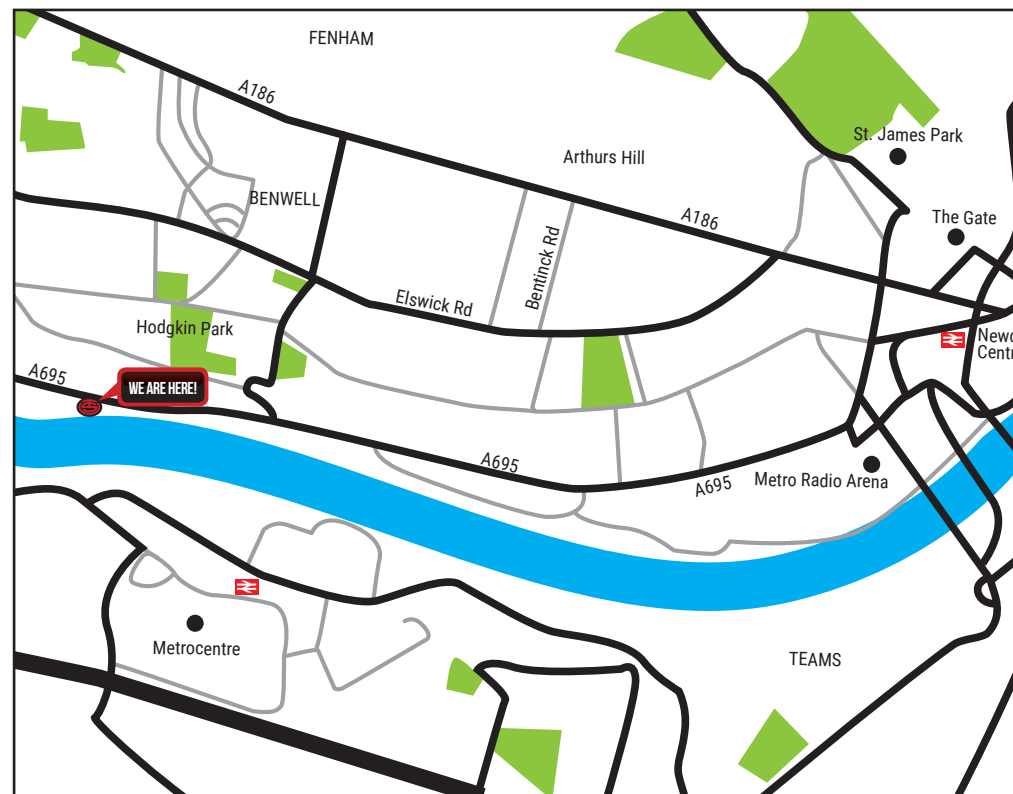

Take a right turn here when possible and enter TeamSport's car park to the right.

From City Centre/Newcastle Central:

Head west on Neville St/A186 towards Bewick St and continue to follow A186.

Turn left onto Marlborough/A695 and continue to follow the A695.

Take a right onto Plummer St/A695 and then when you come to the roundabout, take the 2nd exit onto Scotswood Rd/A695. TeamSport will be on your left immediately after Volkswagen Lookers.

Take a left and our car park is directly outside the building.

From Metrocentre:

Take Scotswood View to Riverside Way/A1114.

At the roundabout, take the 2nd exit and stay on Riverside Way/A1114 then at the roundabout, take the 3rd exit onto A695.

Use the left lane to merge onto Scotswood Rd/A695 via the slip road to Newcastle. You will drive through a set of traffic lights for a pedestrian crossing, then using the right hand land approach a second set of traffic lights with a right turn.

Volkswagen Lookers and TeamSport will be to your right.

Take the right turn here when possible and enter the TeamSport's car park to the right.

PUBLIC TRANSPORT

By train:

The nearest train stations are Metrocentre and Newcastle Central however these are not walking distance and would require a short cab ride or bus route.