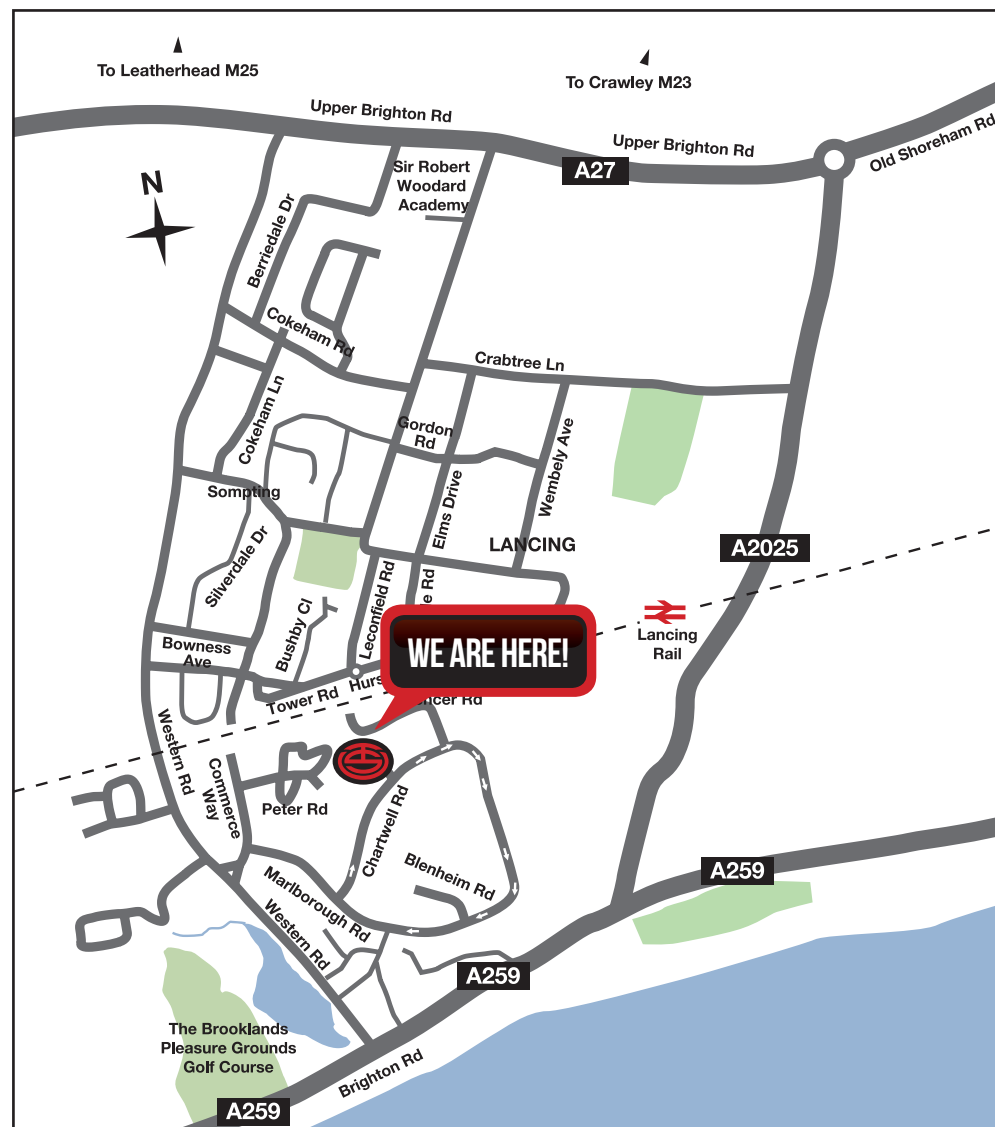

HOW TO FIND TEAMSPORT BRIGHTON

ENTER THIS POSTCODE
INTO YOUR SATNAV

BN15 8TU

2 CHARTWELL ROAD,
LANCING BUSINESS PARK,
WEST SUSSEX, BN15 8TU

BY CAR

From A27 Brighton

At the 1st roundabout take the 1st exit onto the A2025/Grinstead Lane.
At the end of the road, at the roundabout take the 3rd exit.
onto the A259/Brighton Road.
At the 1st set of traffic lights turn right onto Western Road.
Take the 1st right onto Winston Road.
Follow the one way system round to left onto Marlborough Road.
After 100m take the 1st right onto Chartwell Road.
After 100m take the 1st right off Chartwell Road (restricted usage road).
TeamSport is located at the end of this lane on the left . Have Fun!

From A27 Chichester:

Head east on Arundel Road/A27 towards Brighton, passing through Arundel and Worthing until you reach the edge of Lancing.
Just as you enter Lancing you should reach a set of traffic lights with Hillbarn Garage on them, turn right at this junction onto Busticle Lane and continue onto Western Road North.
After 2km turn left onto Winston Road.
Follow the one way system round to left onto Marlborough Road.
After 100m take the 1st right onto Chartwell Road.
After 100m take the 1st right off Chartwell Road (restricted usage road).
TeamSport is located at the end of this lane on the left. Have Fun!