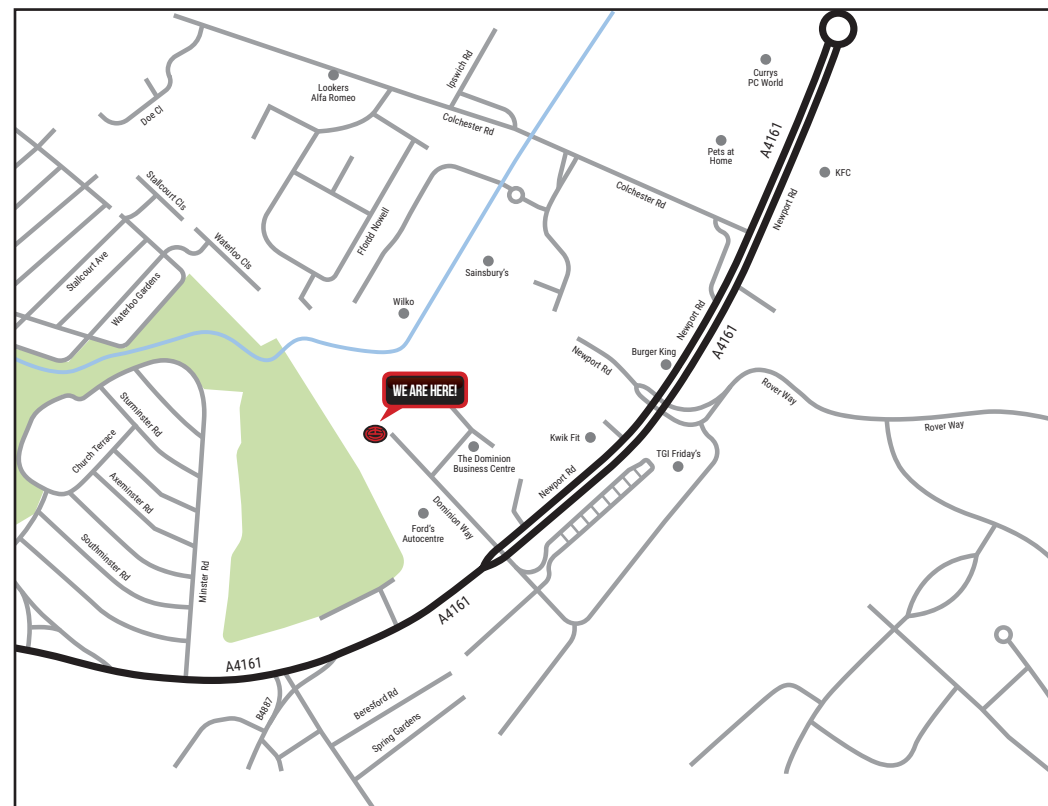

M4 East – From Swansea/West Wales:

M4 Eastbound from Skewen/Baglan from A488, join M4 at Junction 42 and head East for 35 miles. Leave M4 at Junction 30, use the left 2 lanes to take the A4232 exit to Cardiff/Caerdydd , continue on A4232 until Roundabout to take the 3rd exit towards City Centre/Ilanedyrn/Pentwyn (A48m). Continue on A48m for 1 mile and take 2nd exit sign posted City Centre A4161, Newport Road. Go through the traffic lights and straight over the roundabout, and through more two more sets of traffic lights (caution 30mph speed camera at 2nd set). When a third set of traffic lights is visible move to the right lane to turn right at these lights, you will have shops such as Aldi and Carphone Warehouse to your left. Turn right onto Dominion Way and Teamsport Indoor Karting Cardiff will be directly ahead 200 meters, through the gates and into our car park. Have Fun!

A470/M4 – From Pontypridd/Northern Wales:

A470 South from Pontypridd, follow the A470 towards Coryton Interchange then take the 2nd exit onto M4 slip road to Newport/Casnewydd. Merge onto M4 and continue for 4.6 miles. At Junction 30 exit and use the A4232 exit to Cardiff/Caerdydd then continue on A4232 until the roundabout to take the 3rd exit towards City Centre/Ilanedyrn/Pentwyn (A48m). Continue on A48m for 1 mile and take the 2nd exit sign posted City Centre A4161, Newport Road. Then go through traffic lights and straight over the roundabout, and through more two more sets of traffic lights (caution 30mph speed camera at 2nd set). When a third set of traffic lights is visible move to into the right lane to turn right at these lights, you will have shops such as Aldi and Carphone Warehouse to your left. Turn right onto Dominion Way and Teamsport Indoor Karting Cardiff will be directly ahead 200 meters, through the gates and into our car park. Have fun!

BOOK NOW ON 0844 998 0844* OR VISIT WWW.TEAM-SPORT.CO.UK

*Calls cost 5p a minute plus your telephone network standard service charge.