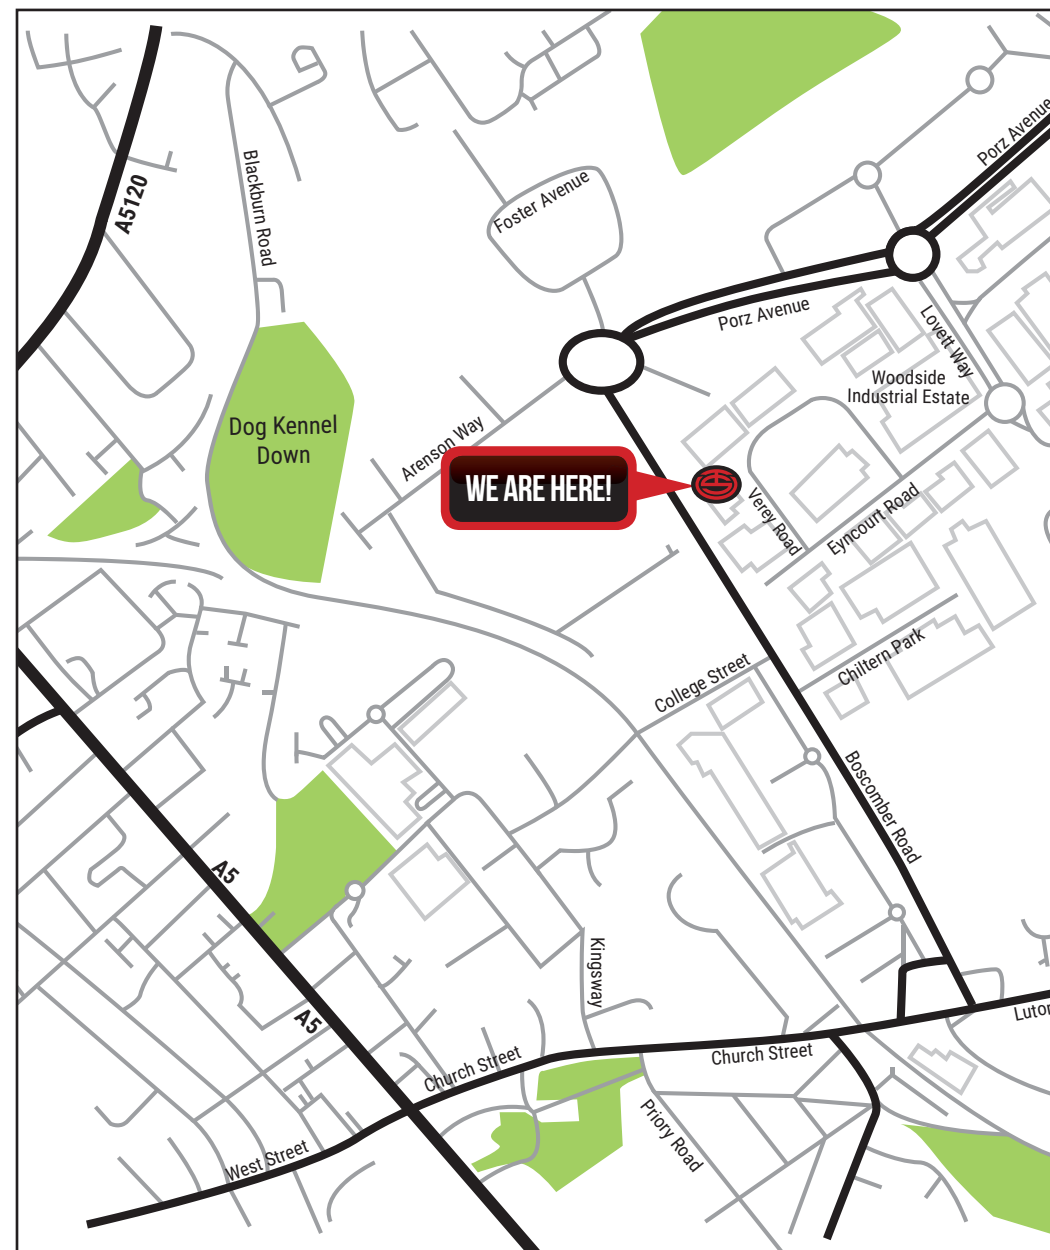

HOW TO FIND TEAMSPORT DUNSTABLE

UNIT 27 VEREY ROAD
WOODSIDE INDUSTRIAL ESTATE
DUNSTABLE LU5 4TT

ENTER THIS POSTCODE
INTO YOUR SATNAV

LU5 4TT

BY CAR

From the M1:

At junction 12, take the A5120 exit to Flitwick/Amphill and continue straight onto B530 (signs for Toddington/A5120). After 1.2 miles turn left onto Luton Road/B579 then at the roundabout, take the 2nd exit onto Sundon Road. At the next roundabout, continue straight onto Park Road N for 0.5 miles then at the next roundabout take the 2nd exit and stay on Park Road N to another roundabout, taking the 3rd exit onto Porz Avenue. At the roundabout, take the 1st exit onto Lovett Way. At the roundabout, take the 2nd exit onto Eyncourt Road then take the second right to turn onto Verrey Road.

TeamSport will be the second building on your left with our car park directly outside the building.

From the A5:

Exit onto Church St/A505 and continue to follow A505 for 0.5 miles. Use the middle lane to turn right towards Boscombe Road, then turn left onto Boscombe Road. At the roundabout, take the 2nd exit on to Eyncourt Road. Take the 1st left onto Verrey Road.

TeamSport will be the second building on your left with our car park directly outside the building.

PUBLIC TRANSPORT

BY BUS:

The nearest Bus Stop is College Drive (Stop J3) and is an approx. 10 minute walk to the venue.

BOOK NOW ON 0844 998 0844* OR VISIT WWW.TEAM-SPORT.CO.UK

*Calls cost 5p a minute plus your telephone network standard service charge.