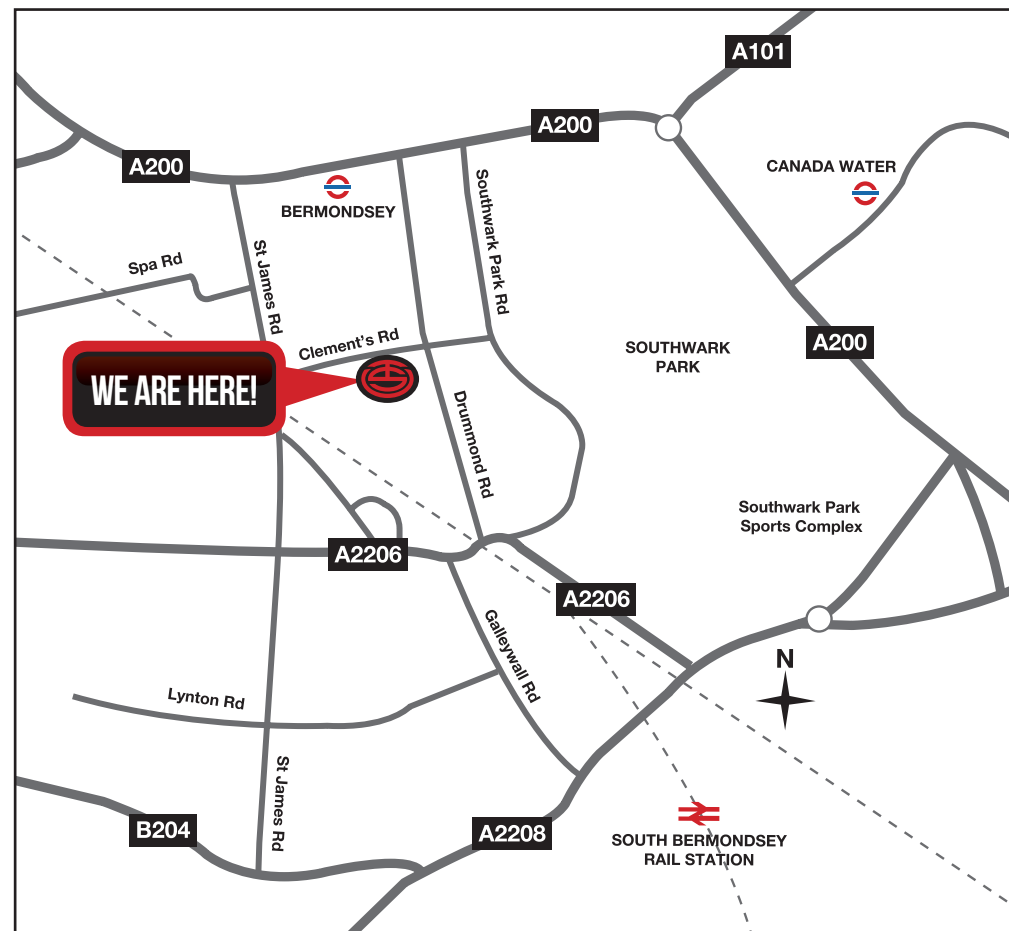

HOW TO FIND TEAMSPORT TOWER BRIDGE

ENTER THIS POSTCODE
INTO YOUR SATNAV

SE16 4DG

TOWER BRIDGE BUSINESS PARK,
100 CLEMENTS ROAD,
LONDON, SE16 4DG

BY CAR

From Lambeth, M25 West and M25 South:

Head along Kennington Park Rd onto the A3. (you should have Kennington Park on your right).
At the Elephant and Castle shopping centre roundabout, take the 3rd exit onto New Kent Road/A201.
Slight left to stay on New Kent Road/A201.
At Brick Layers Arms exit/roundabout, take the 2nd exit onto Tower Bridge Road/A100.
Turn right at Grange Road/A2206.
After 0.8 miles turn left at St James Road.
After 250 metres turn right onto Clements Road.
The centre is located on the right hand side 50m along Clements Road. Have Fun!

From Greenwich & M25 East:

Heading west on the A2.
Turn right just after Deptford Bridge DLR station onto Deptford Church Street/A2209.
At the end of the road turn left onto the A200/Creek Road/Evelyn Street.
Follow the A200 onto the one way system and bear round to the left (Bestwood Street/Bush Road).
After 400m bear left again onto the A2208/ Rotherhithe New Road.
At the roundabout follow the A2208/Rotherhithe New Road.
Take the first right onto the A2206/Raymouth Road.
After 400m turn right at Drummond Road
After 250 metres turn left onto Clements Road.
The centre is located on the left hand side 150m along Clements Road. Have Fun!

TUBE/WALKING

Exit Bermondsey tube station and turn immediately right onto Keeton's Road.
Follow the road right to the end and round to the right in front of Southwark college and onto Collett Road.
After 150m turn left onto Storks Road,
You should now be able to see the TeamSport sign on the outside of the building straight in front of you.
At the end of Storks Road turn right onto Clements Road, the entrance to the centre is on the left after approx 20m. Have fun!