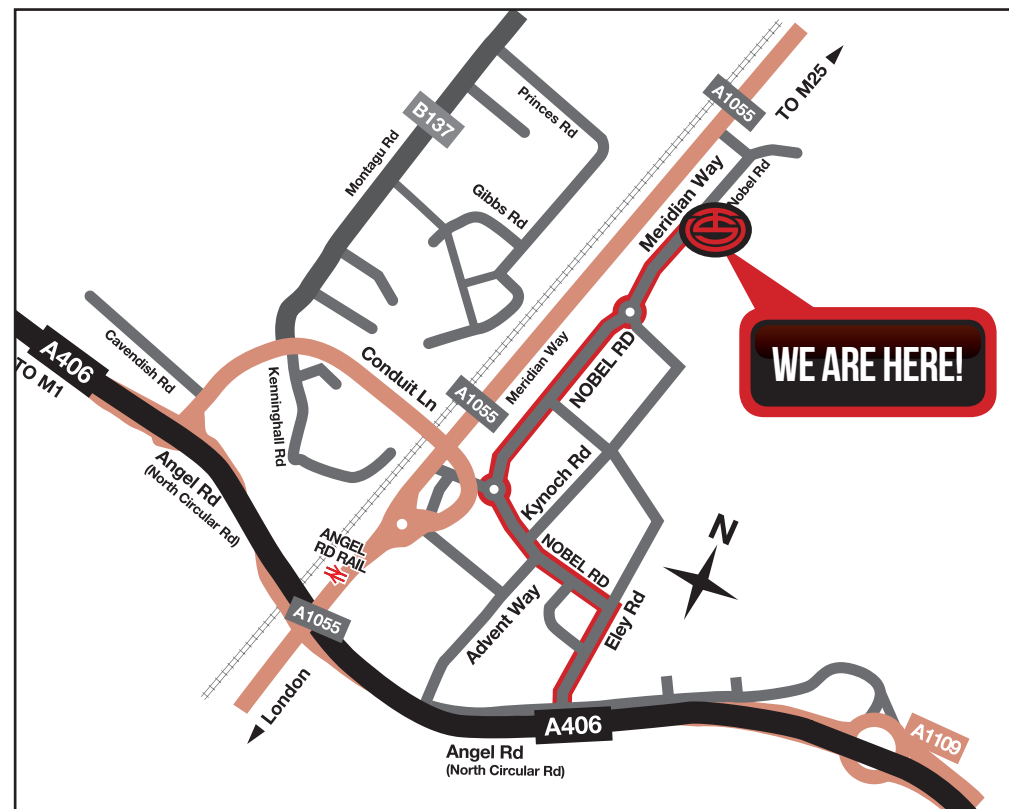

HOW TO FIND TEAMSPORT NORTH LONDON

ENTER THIS POSTCODE
INTO YOUR SATNAV

N18 3BA

30 NOBEL ROAD, EDMONTON,
LONDON N18 3BA

BY CAR

From J25 of the M25:

Travelling clockwise, take the 3rd exit (A10) towards central London.
If travelling anti-clockwise, it's the first exit!
Get in left hand slip lane & turn left onto the A1055 Mollison Avenue.
After about a mile, go straight over the roundabout and continue straight ahead as the road bears right.
After a mile you will come to a large roundabout with 6 large flag poles in the middle.
Continue straight over as the A1055 turns into Meridian Way.
A further mile down Meridian Way, you will see a large blue "Access Self Storage" building.
Turn left in front of this building into Nobel Road, then right at the junction.
TeamSport North London is about 300 yards down Nobel Road on your left hand side. Have Fun!

From North Circular:

Exit the North Circular onto the A1055.
Follow the A1055 over the bridge to the first roundabout.
At the roundabout take the 3rd exit signposted Eley Industrial Estate.
Turn right into Nobel Road and at the mini roundabout turn left.
TeamSport North London is about 300 yards on your right hand side. Have Fun!

UNDERGROUND/OVERGROUND

Tottenham Hale is the most convenient train/tube station, taking just 10 minutes from central London (mainline train from Liverpool Street - or Victoria line tube).

The track is just a 5 minute cab ride away. We have an arrangement with a local taxi firm and can pre-book a pick-up service to and from Tottenham Hale Station for you, please let us know at least 48 hours prior to your event to arrange this. Have fun