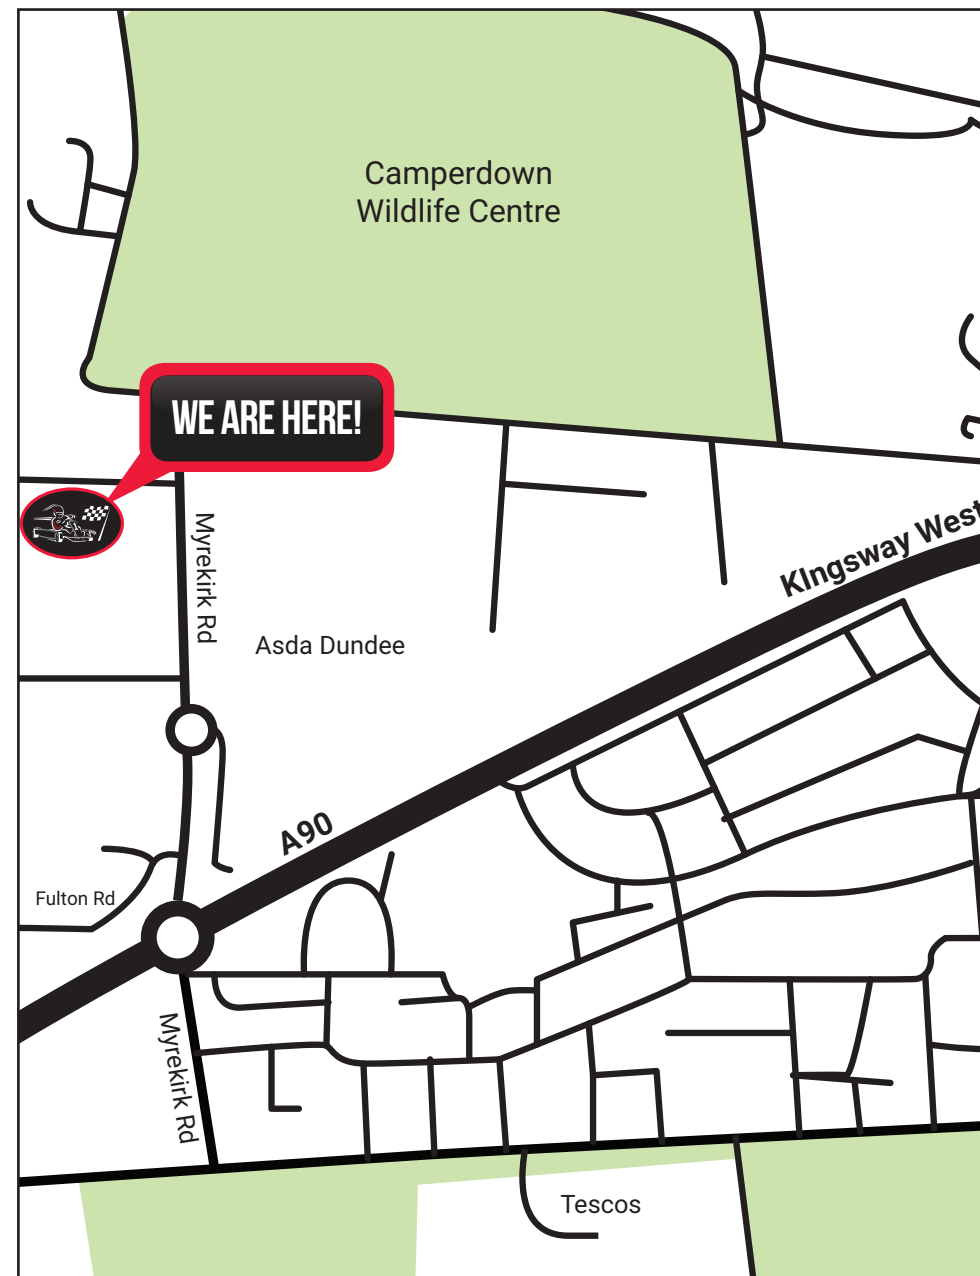

# HOW TO FIND SCOTKART DUNDEE

UNIT 10 MYREKIRK ROAD,  
DUNDEE CITY, DUNDEE DD2 4SH

ENTER THIS POSTCODE  
INTO YOUR SATNAV

**DD2 4SH**

## BY CAR

The centre is just off the Kingsway Ring Road, behind ASDA, just minutes from Dundee City Centre by car or bus.

## BY BUS

The 28 and 29 National Express bus services both terminate across the road at the Asda on Myrekirk Road.

**BOOK NOW ON 0141 641 0222 OR VISIT [WWW.TEAM-SPORT.CO.UK/SCOTKART](http://WWW.TEAM-SPORT.CO.UK/SCOTKART)**