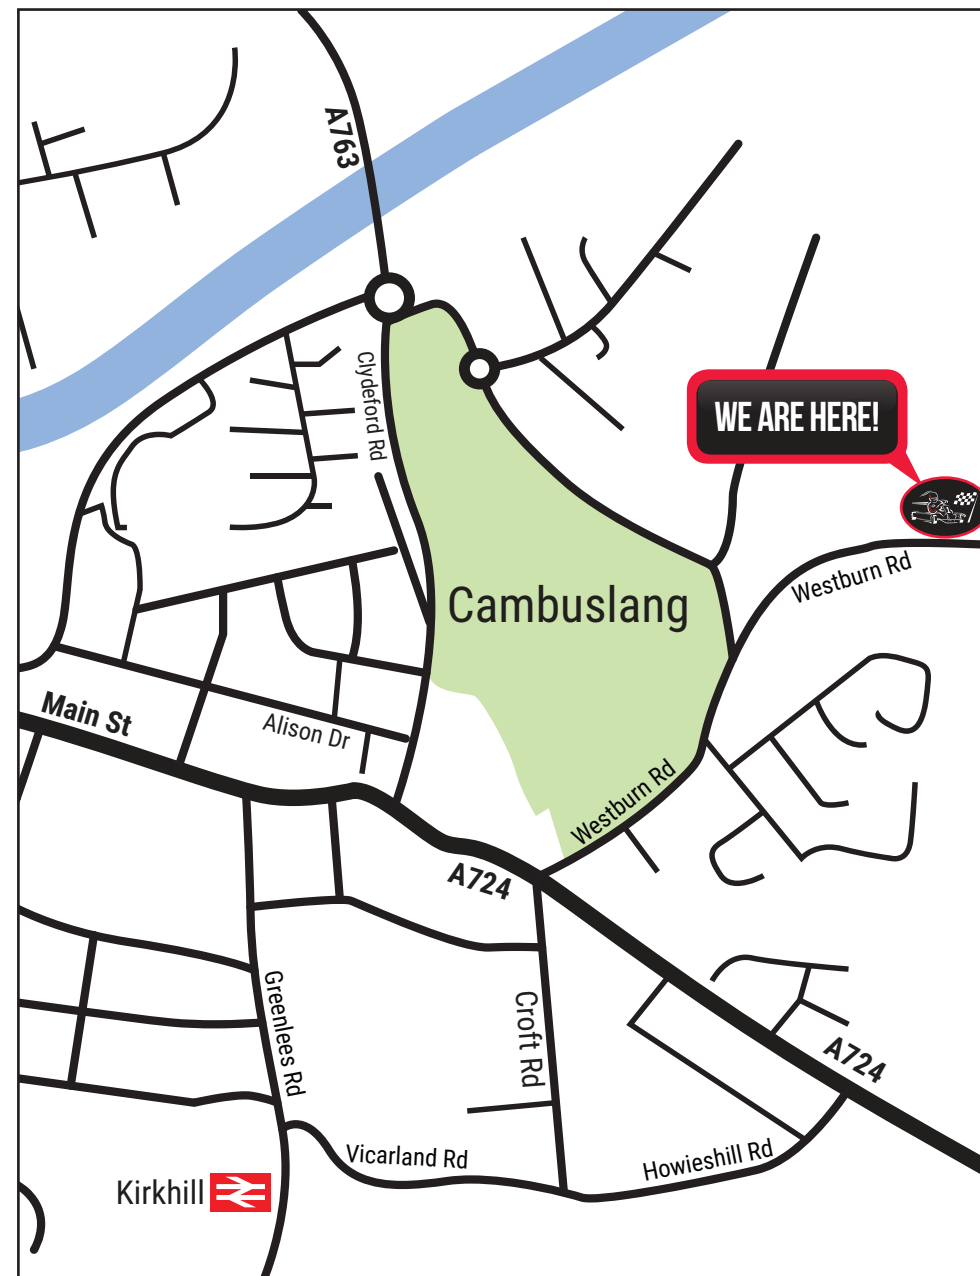

HOW TO FIND SCOTKART CAMBUSLANG

ENTER THIS POSTCODE
INTO YOUR SATNAV

G72 7UD

WESTBURN RD, CAMBUSLANG,
GLASGOW G72 7UD

BY CAR

From M8 and M73 :

If you are travelling by car, we are close to the Cambuslang Exit to the M74 SE Motorway, which links to the M8 and M73 providing easy access to the whole of the Central Belt.

From Glasgow City Centre:

Take Exit 2A off the M74 and we are less than 10 minutes away. From Lanarkshire and the Central Belt take Exit 3 off the M74.

If you are coming from the Southside of Glasgow it's easiest to take the M77 onto the M74. There are brown tourist signs to follow in Cambuslang saying 'Indoor Kart Racing'.

BY BUS

We are also a short walk from the Bus Terminus in Cambuslang, if you get the 267/263 from Glasgow City Centre. Otherwise the #7 Newton bus from the City Centre comes virtually to our door if you don't mind the longer scenic route through Kings Park, Rutherglen and Cambuslang. To find out more please visit www.firstgroup.com for further assistance.

BY RAIL

We are a short walk or taxi ride from Cambuslang Train Station. Trains from Glasgow Central take about 15 minutes to Cambuslang.

BOOK NOW ON 0141 641 0222 OR VISIT WWW.TEAM-SPORT.CO.UK/SCOTKART