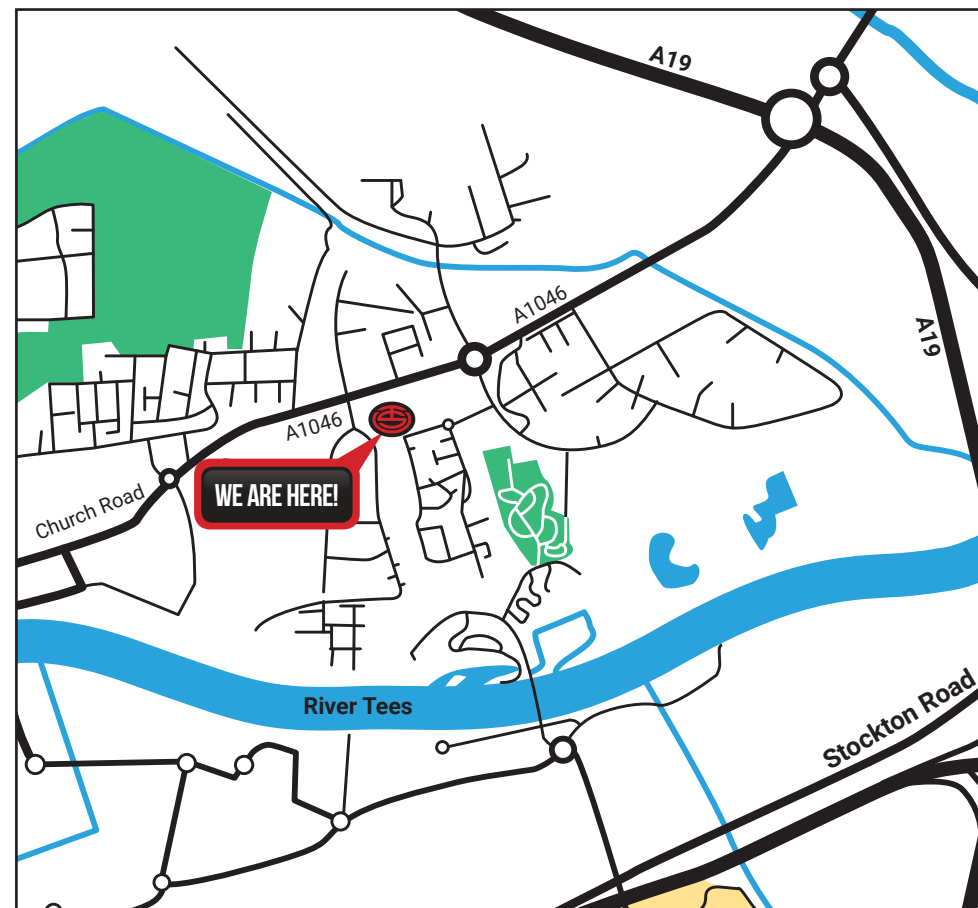

HOW TO FIND TEAMSPORT STOCKTON

ENTER THIS POSTCODE
INTO YOUR SATNAV

TS18 2QX

PORTRACK LANE,
PORTRACK INDUSTRIAL ESTATE,
STOCKTON-ON-TEES, TS18 2QX

BY CAR

From Stockton Town Centre:

Head east on Bishopton Road towards Green Lane and continue on to Bishopton Lane. Take a left on to Allison Street/A1305 then at the roundabout, take the 4th exit on to Maritime Road/A1305. Take a left on to Portrack Lane and then turn right to stay on Portrack Lane. At the roundabout, take the 1st exit on to Portrack Lane/A1046 and then take a right turn on to Crofton Road. TeamSport will be on your left as you enter the road. Please park in our designated car park directly outside the venue.

From A1 – Via A689

Take exit 60 from A1 and take the exit on to A689. At the following roundabout, take the 2nd exit and stay on A689. Shortly after, at the next roundabout, take the 2nd exit on to Stockton Road/A177 then continue to follow A177 for 5 miles. At the roundabout, take the 2nd exit on to Durham Road/A177 and continue through the following roundabout. At the next roundabout, take the 2nd exit on to A177 then at the following roundabout, take the 3rd exit on to Maritime Road/A1305. Take a left on to Portrack Lane and then turn right to stay on Portrack Lane. When you come to the roundabout, take the 1st exit on to Portrack Lane/A1046 and then make a right turn on to Crofton Road. TeamSport will be on your left as you enter the road. Please park in our designated car park directly outside the venue.