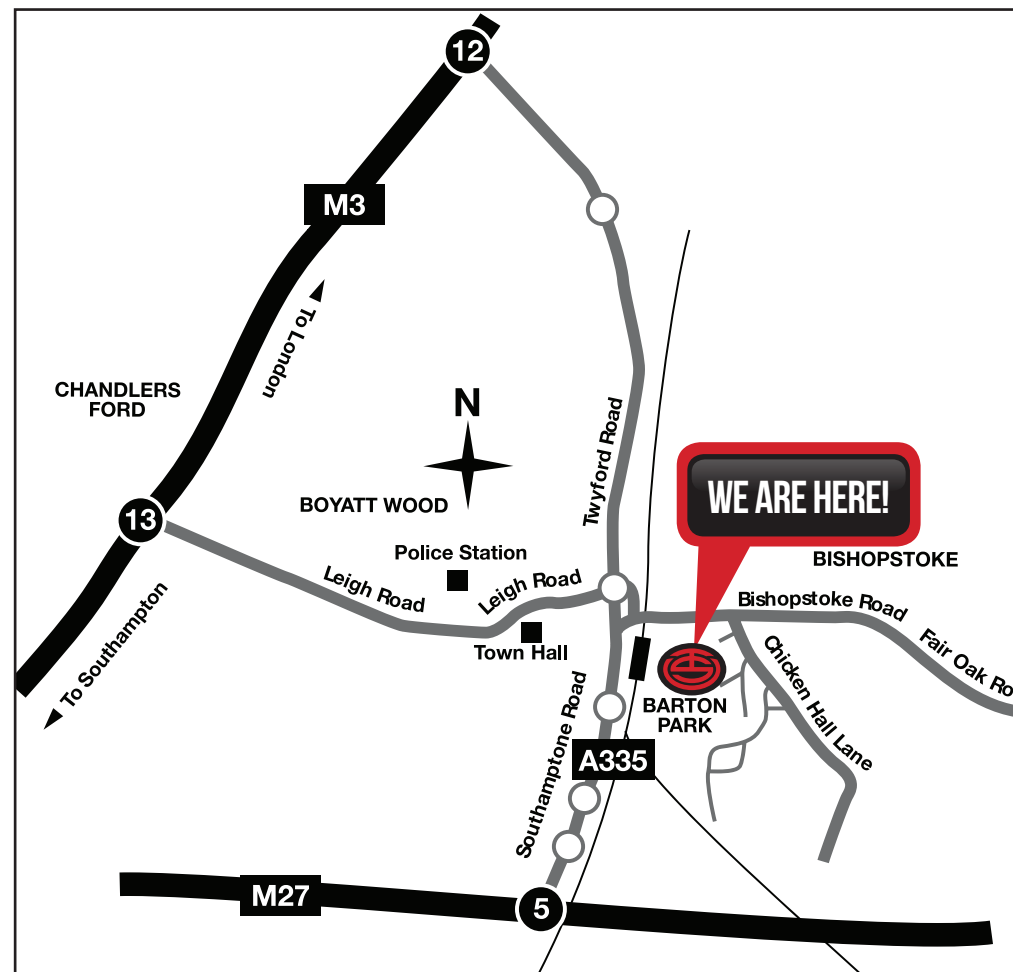

# HOW TO FIND TEAMSPORT SOUTHAMPTON

ENTER THIS POSTCODE  
INTO YOUR SATNAV

**S050 6RR**

BARTON PARK, CHICKENHALL LANE,  
EASTLEIGH, HAMPSHIRE S050 6RR

### From M3 Northbound/Southbound:

Exit M27 at Junction 4 onto the M3 North towards Basingstoke and London • Exit M3 at Junction 13 towards Eastleigh. Turn right at the traffic lights onto Leigh Road. Continue straight on for about a mile through all the traffic lights and across the crossroads until Leigh Road becomes Romsey Road. You will go past Eastleigh police station on your left. Go through two further sets of traffic lights and you will find yourself at the roundabout to the left of Eastleigh railway station. Take the 3rd exit onto the B3037, over the railway, and continue for 250 metres until you see an Esso petrol station on your right. At the mini roundabout, just beyond the petrol station, turn right into Chickenhall Lane, then take the 2nd road on the right onto the Barton Park Industrial Estate. Follow the estate road round to the right and the centre is situated in the last building on your right hand side. Have Fun!

### From M3 Southbound:

Exit M3 at Junction 12 towards Eastleigh (A 335). Go straight over the first roundabout and continue until you reach the next roundabout in Eastleigh town centre. Take the 2nd exit onto the B3037, over the railway, and continue for 250 metres until you see an Esso petrol station on your right. At the mini roundabout, just beyond the petrol station, turn right into Chickenhall Lane. Take the 2nd road on the right onto the Barton Park Industrial Estate. Follow the estate road round to the right and the centre is situated in the last building on your right hand side. Have fun!