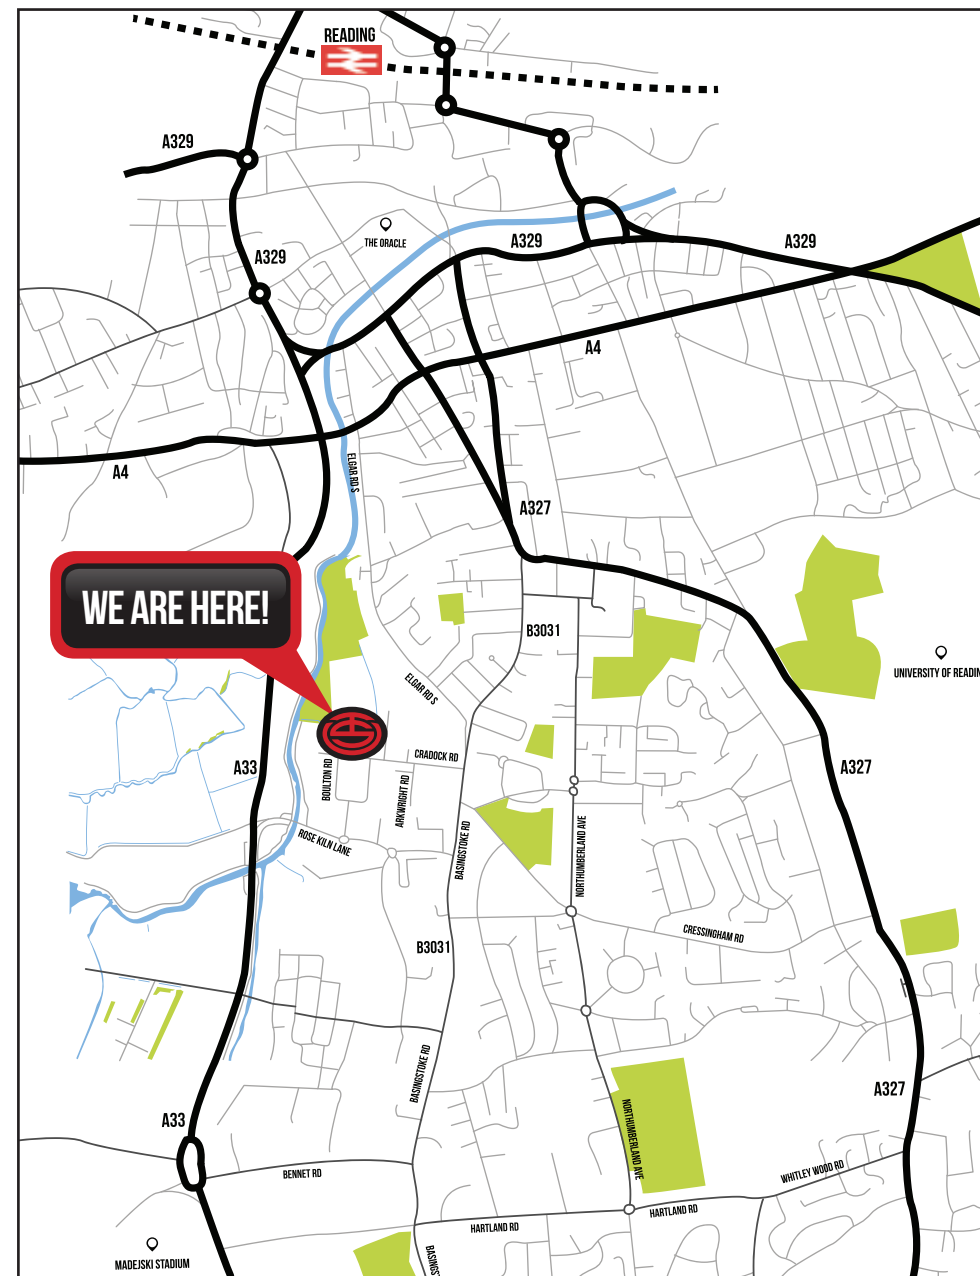

HOW TO FIND TEAMSPORT READING

ENTER THIS POSTCODE
INTO YOUR SATNAV

RG2 0EE

UNITS A, B & C, READING APPROACH,
CRADOCK ROAD, RG2 0EE

BY CAR

Directions from the A33 north/south:

At the traffic light junction turn off onto Rose Kiln Lane, at the first roundabout take the 1st exit onto Boulton Road, turn left again after 400ft to continue on Boulton Road, at the next junction turn left again onto Cradock Road, TeamSport Reading is at the end of Cradock Road. Have Fun!

BY BUS

Directions from the A33 north/south:

The closest bus stops to TeamSport Reading are on Rose Kiln Lane adjacent and opposite to the retail park, bus# 40, 50a, 50e, 51, 51a, 53a and 991. Have Fun!

BY RAIL

Directions from the A33 north/south:

TeamSport Reading is just 2 miles from Reading Train Station, which is a 35 minute walk, 8 minutes by car or 20 minutes by bus. Have Fun!

BOOK NOW ON 01252 732 300 OR VISIT WWW.TEAM-SPORT.CO.UK