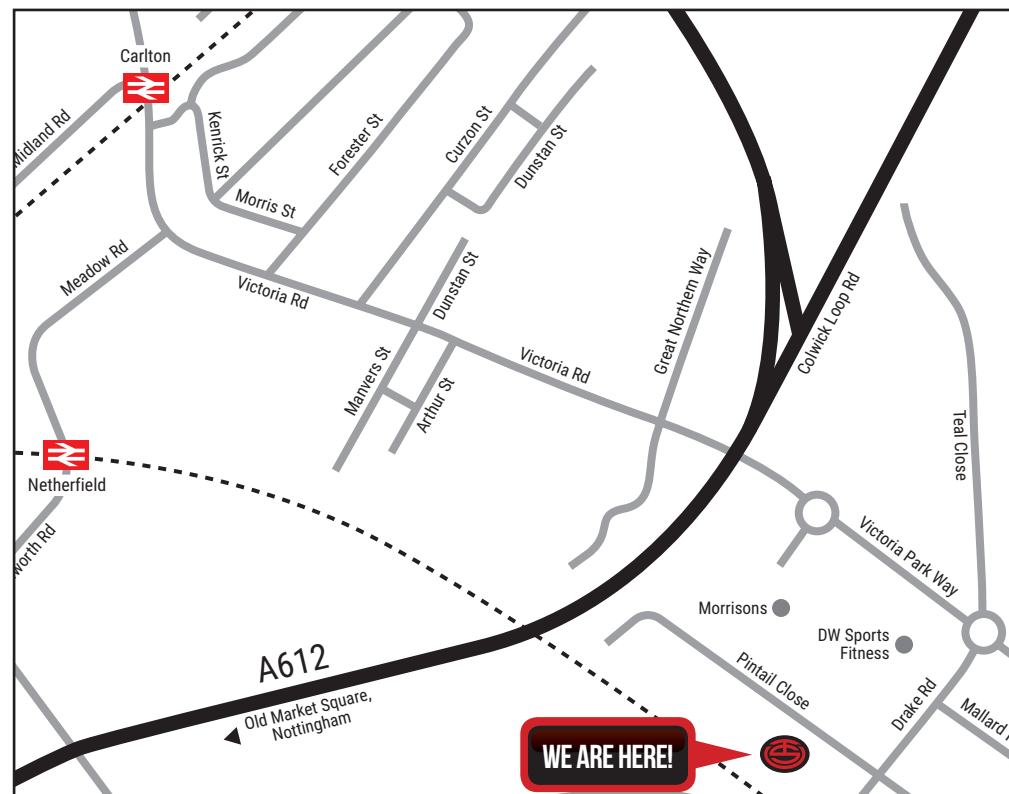

Continue onto Lower Parliament Street/A6008 and then turn left onto Pennyfoot Street/A612, and then turn right onto Manvers Street/A612.

At the roundabout, take the 2nd exit onto Daleside Road, go through a roundabout and then continue forward at the next roundabout taking the 2nd exit to follow Daleside Road/A612.

Carry on following A612 for 2 miles and then turn right onto Victoria Park Way.

Go straight over the first roundabout past Morrisons and then at the next roundabout, take the 3rd exit onto Drake Road.

Take a right onto Pintail close, and then you should find TeamSport on your left.

Continue to follow A6097 for 3.2 miles then at the roundabout, take the 1st exit onto Nottingham Road/A612. Continue to follow A612 for 4.4 miles.

Continue on Victoria Park Way and drive to Mallard Road then turn left onto Victoria Park Way.

At the roundabout, take the 3rd exit onto Drake Road.

Take a right onto Pintail Close, and then TeamSport will be on your left.

PUBLIC TRANSPORT

By train:

The nearest train station to the venue is Netherfield Station or Carlton Station, they are both approximately a 20 minute walk.