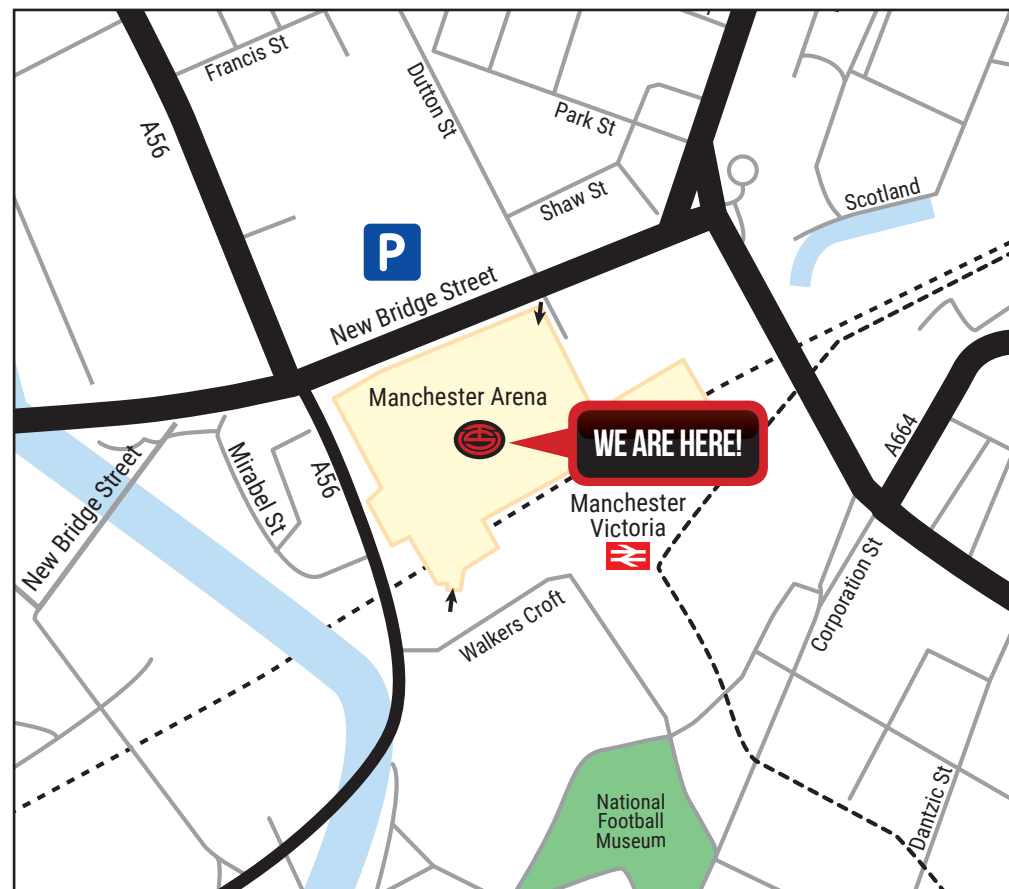

M3 1AR

MANCHESTER ARENA BASEMENT
VICTORIA STATION, HUNTS BANK,
MANCHESTER, LANCASHIRE M3 1AR

BY CAR

From M62

From M62/Manchester Arena is situated on the A56, 3 miles from Junction 17 of the M62.

At junction 17, use the left 2 lanes to take the A56 exit to Whitefield/Prestwich. At the roundabout, take the 3rd exit onto Bury New Rd/A56 and continue to follow A56. Turn left onto New Bridge Street, then take a left on to Dutton Street where you will find Dutton Street Car Park.

Please note: the Victoria Station approach (running from Corporation Street down Hunts Bank) is a bus lane only. This new route is enforced by cameras and subsequent fines. The road in the opposite direction (from Great Ducie Street up Hunts Bank) will remain open for car access. We advise you to use the Dutton street car park.

Access to the Basement from Dutton Street Car Park (By foot)

Take the underpass on the opposite side of the road of Dutton Street where you will be able to follow signage to McDonald's and TeamSport. The TeamSport signage will take you through the main atrium where you will find access to a lift and staircase with access to the basement. You will then reach our entrance and if necessary, please buzz through to reception and have your booking name and reference to hand so a member of the team can allow you access into the venue.

There is currently no access from Victoria Station. Please use NCP entrance off of Trinity Way (A6042).

PUBLIC TRANSPORT

By tram

Metrolink trams call at the Victoria stop, right by the venue. Your journey can be planned via the Metrolink website.

By bus

Many buses serve Cannon Street and Victoria bus stations and many more stop within easy walking distance in the city centre.

By trains

Main train station is Manchester Victoria station, right underneath the Arena.

BOOK NOW ON 01252 732 300 OR VISIT WWW.TEAM-SPORT.CO.UK