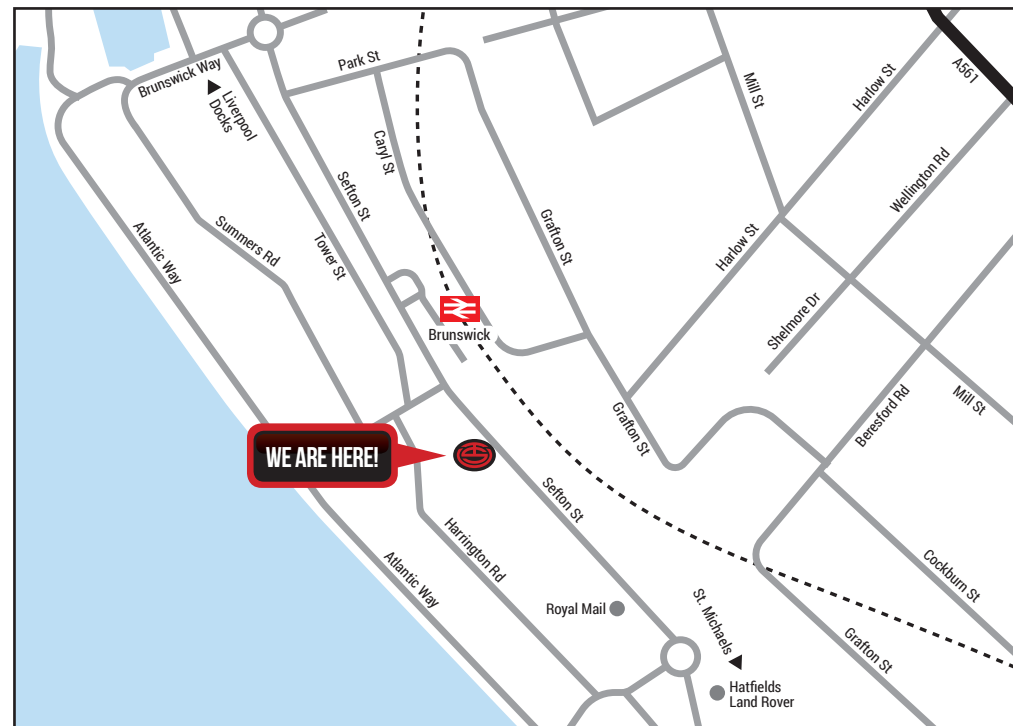

HOW TO FIND TEAMSPORT LIVERPOOL

NORTH HARRINGTON BUILDING,
SEFTON STREET, LIVERPOOL L3 4BQ

ENTER THIS POSTCODE
INTO YOUR SATNAV

L3 4BQ

BY CAR

From M62 via Edge Lane (Liverpool):

From the M62, continue to Bowring Park Road/A5080.

Follow the A5080 and Edge Lane/A5047 to Durning Road/A5089 and turn left onto Durning Road/A5089.

Continue to follow A5089 and then turn right onto Upper Parliament Street/A562.

Continue on A562 and then take a left onto Sefton Street.

Continue on Sefton Street, at the roundabout take the 2nd exit and stay on Sefton Street, continue on for 0.4miles and you will find TeamSport on the right.

Our car park is located at the rear of the building, on Harrington Road.

From Central Liverpool via Paradise Street/A5040:

From Hanover Street, head south on Paradise Street/A5040 toward Argyle Street and continue to follow A5040 for 0.2miles.

Use the left two lanes to turn left onto Wapping/A5036 and continue to follow the A5036 for 0.5miles.

Use the right two lanes to turn right onto Sefton Street and continue for 0.6miles.

At the roundabout, take the 2nd exit and stay on Sefton Street. After 0.5miles, you will find TeamSport on the right.

Our car park is located at the rear of the building, on Harrington Road.

PUBLIC TRANSPORT

The nearest train station is Brunswick which is less than a 5 minute walk to Sefton Street.

BOOK NOW ON 01252 732 300 OR VISIT WWW.TEAM-SPORT.CO.UK