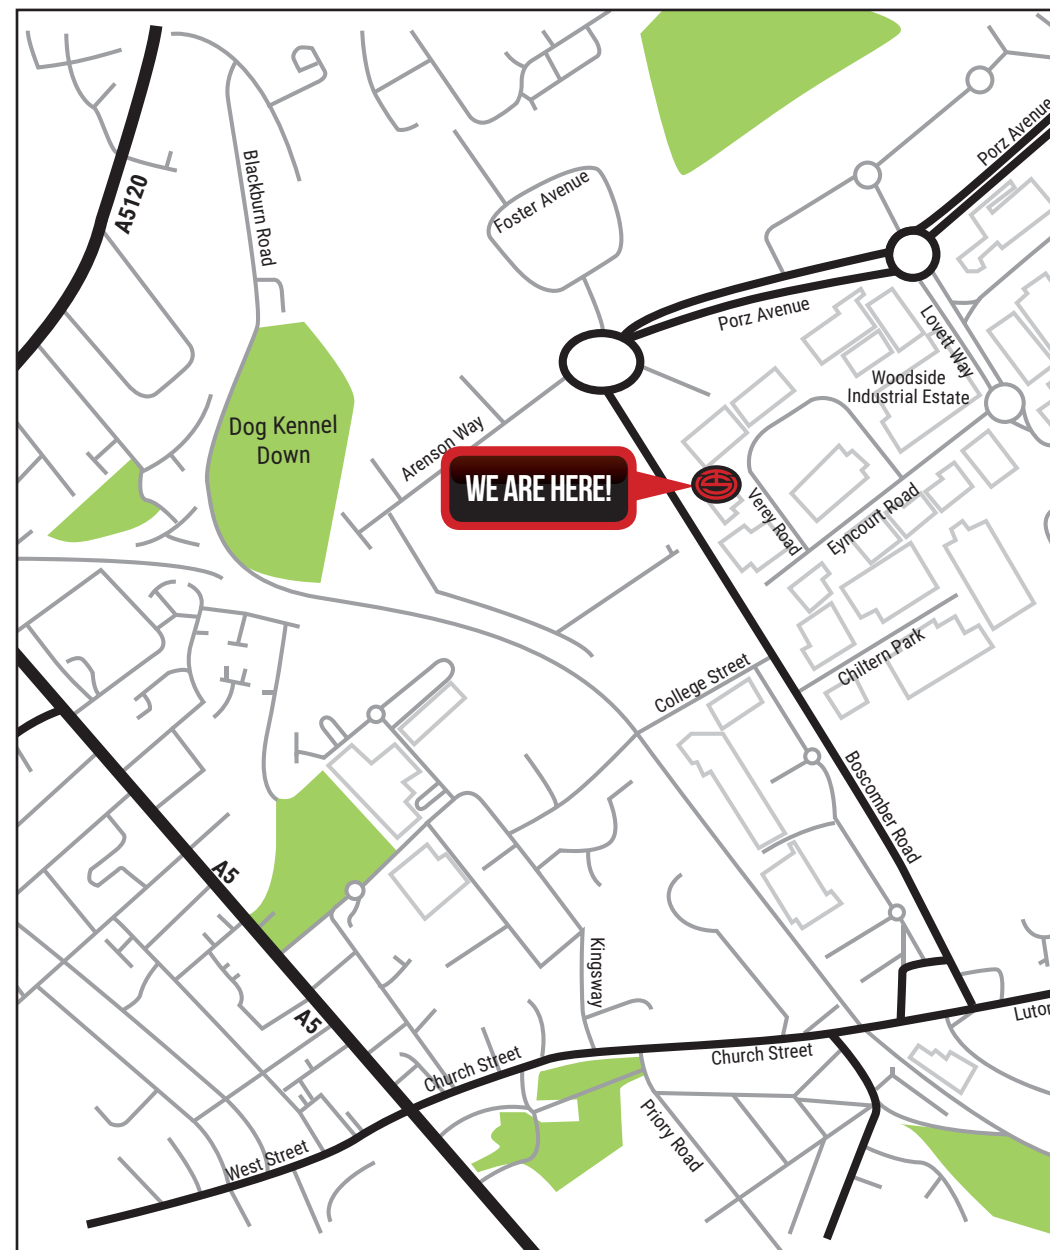

HOW TO FIND TEAMSPORT DUNSTABLE

UNIT 27 VEREY ROAD
WOODSIDE INDUSTRIAL ESTATE
DUNSTABLE LU5 4TT

ENTER THIS POSTCODE
INTO YOUR SATNAV

LU5 4TT

BY CAR

From the M1:

At junction 12, take the A5120 exit to Flitwick/Amphill and continue straight onto B530 (signs for Toddington/A5120). After 1.2 miles turn left onto Luton Road/B579 then at the roundabout, take the 2nd exit onto Sundon Road. At the next roundabout, continue straight onto Park Road N for 0.5 miles then at the next roundabout take the 2nd exit and stay on Park Road N to another roundabout, taking the 3rd exit onto Porz Avenue. At the roundabout, take the 1st exit onto Lovett Way. At the roundabout, take the 2nd exit onto Eyncourt Road then take the second right to turn onto Verrey Road.

TeamSport will be the second building on your left with our car park directly outside the building.

From the A5:

Exit onto Church St/A505 and continue to follow A505 for 0.5 miles. Use the middle lane to turn right towards Boscombe Road, then turn left onto Boscombe Road. At the roundabout, take the 2nd exit on to Eyncourt Road. Take the 1st left onto Verrey Road.

TeamSport will be the second building on your left with our car park directly outside the building.

PUBLIC TRANSPORT

BY BUS:

The nearest Bus Stop is College Drive (Stop J3) and is an approx. 10 minute walk to the venue.