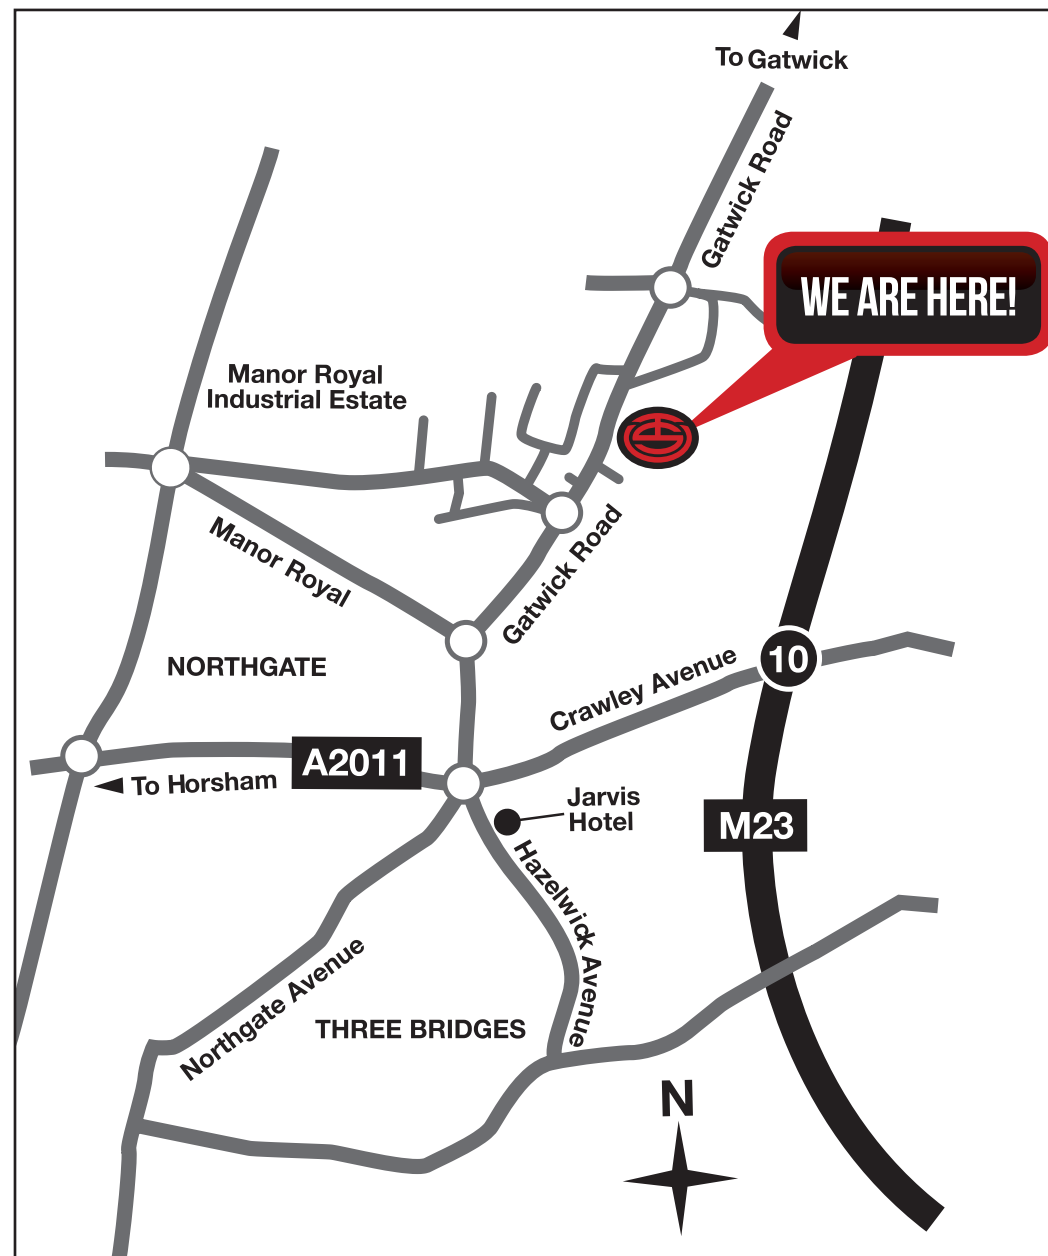

HOW TO FIND TEAMSPORT CRAWLEY

ENTER THIS POSTCODE
INTO YOUR SATNAV

RH10 9RE

GATWICK GOODSYARD, GATWICK ROAD,
CRAWLEY, RH10 9RE

BY CAR

From M23 South/North:

Exit M23 at Junction 10. From junction roundabout follow signs to Crawley.
Continue on the dual carriageway for just under a mile until you reach the Hazlewick roundabout with the Jarvis International Hotel on your left.
Take the 4th exit off the roundabout into Gatwick Road.
Pass to the right of the railings and join Gatwick Road.
At the next roundabout turn right and continue along Gatwick Road.
At the next roundabout (next to VW garage) turn right again and continue along Gatwick Road.
The centre is approximately 100yds further down on your right hand side. Look out for the TeamSport sign and Burdens sign and turn right into Gatwick Goods Yard (If you get to a small parade of shops and subway you've gone to far)
The centre is located on the right of the goods yard. Have Fun!

From A264 East:

From Horsham, follow the A264 to the Cheals roundabout. Take the 1st exit, left, onto the A23 towards Gatwick and London then continue on the A23 to the Tushmore roundabout and take the 3rd exit onto the A2011. Follow this road to the Hazlewick roundabout. Take the 1st exit off the roundabout into Gatwick Road. Pass to the right of the railings and join Gatwick Road. At the next roundabout turn right and continue along Gatwick Road. At the next roundabout (next to VW garage) turn right again and continue along Gatwick Road. The centre is approximately 100yds further down on your right hand side. Look out for the TeamSport sign and Burdens sign and turn right into Gatwick Goods Yard (If you get to a small parade of shops and subway you've gone to far).
The centre is located on the right of the goods yard. Have Fun!