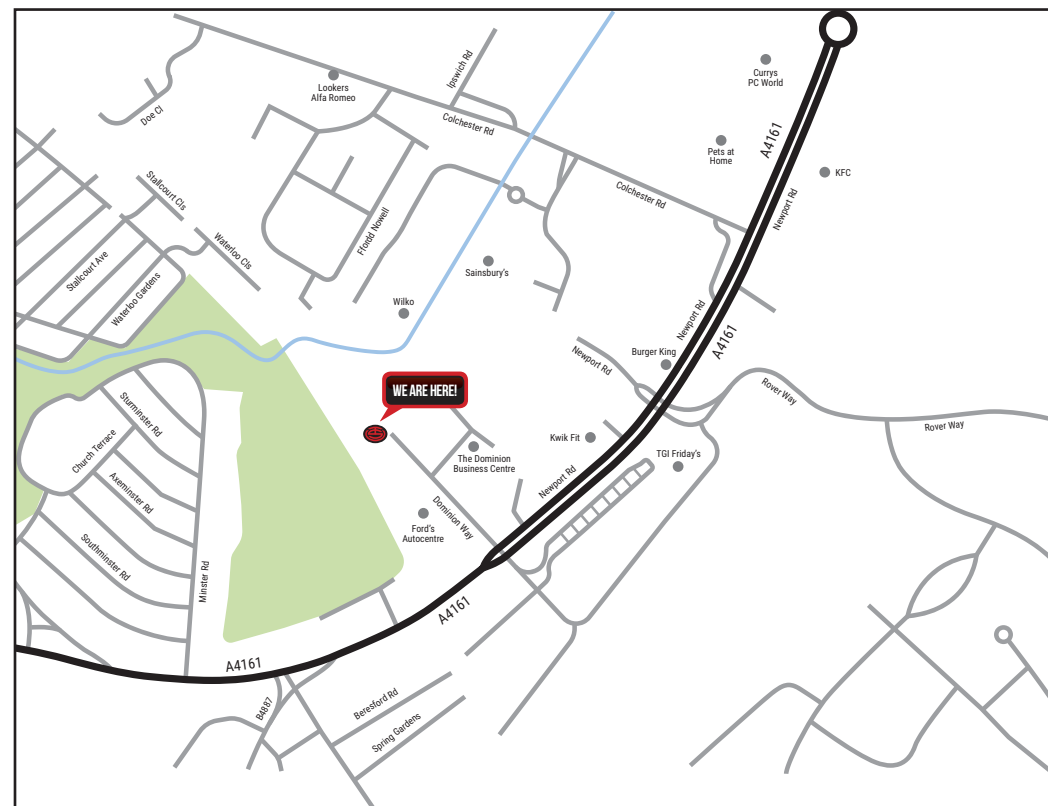

HOW TO FIND TEAMSPORT CARDIFF

UNIT 11 DOMINION WAY,
NEWPORT ROAD, CARDIFF CF24 1PT

ENTER THIS POSTCODE
INTO YOUR SATNAV

CF24 1PT

BY CAR

M4 West – From Newport/ East Wales/England:

M4 Westbound from Bassaleg / Duffryn – joining at Junction 28 M4 , continue westbound on M4 for 3.6 miles. Leave M4 on Junction 29 onto the A48M, continue on A48M for 6.3 miles and take the exit sign posted A4232 towards Cardiff (E)/Caerdydd (dn) Docks/Dociau, when exiting keep in the left hand lane and proceed left after the slip road. Keep left and take exit signed City Centre A4161, Newport Road. Continue through traffic lights and straight over the roundabout then through more two more sets of traffic lights (caution 30mph speed camera at 2nd set). When a third set of traffic lights is visible move to the right lane to turn right at these lights, you will have shops such as Aldi and Carphone Warehouse to your left. Turn right onto Dominion Way and Teamsport Indoor Karting Cardiff will be directly ahead 200 meters, through the gates and into our car park. Have Fun!

M4 East – From Swansea/West Wales:

M4 Eastbound from Skewen/Baglan from A488, join M4 at Junction 42 and head East for 35 miles. Leave M4 at Junction 30, use the left 2 lanes to take the A4232 exit to Cardiff/Caerdydd , continue on A4232 until Roundabout to take the 3rd exit towards City Centre/llanedyrn/Pentwyn (A48m). Continue on A48m for 1 mile and take 2nd exit sign posted City Centre A4161, Newport Road. Go through the traffic lights and straight over the roundabout, and through more two more sets of traffic lights (caution 30mph speed camera at 2nd set). When a third set of traffic lights is visible move to the right lane to turn right at these lights, you will have shops such as Aldi and Carphone Warehouse to your left. Turn right onto Dominion Way and Teamsport Indoor Karting Cardiff will be directly ahead 200 meters, through the gates and into our car park. Have Fun!