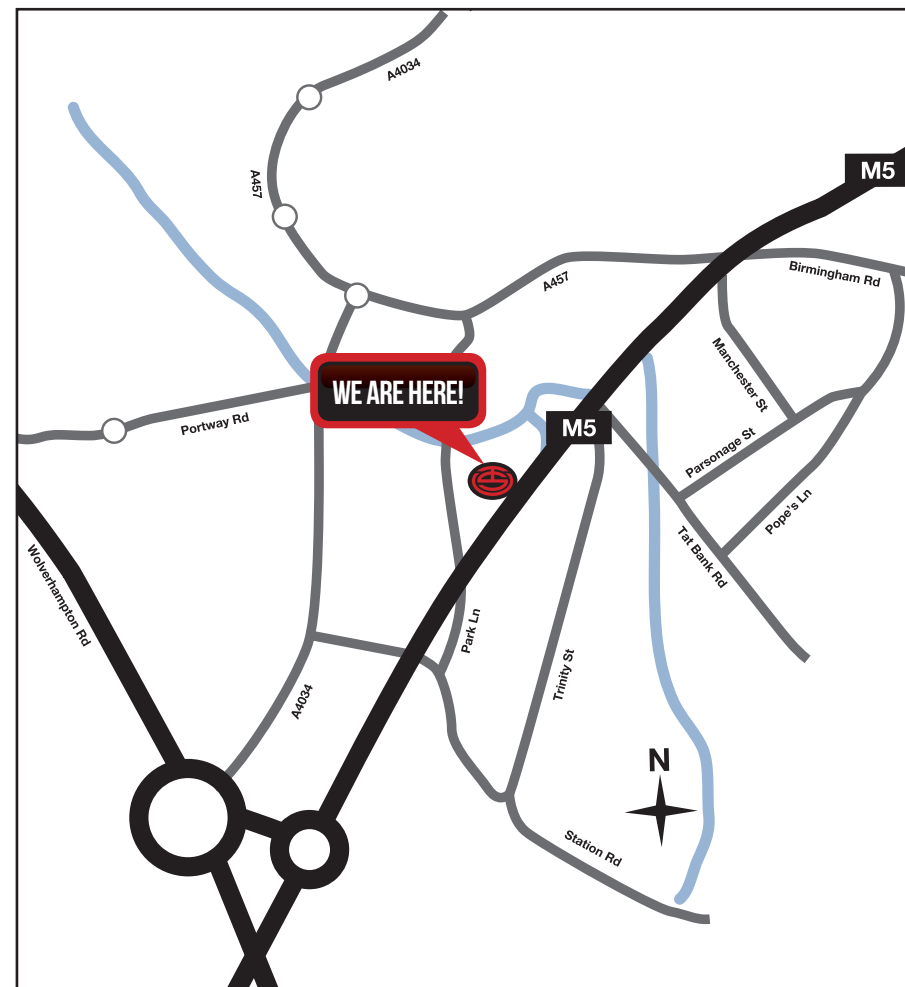

HOW TO FIND TEAMSPORT BIRMINGHAM

ENTER THIS POSTCODE
INTO YOUR SATNAV

B69 4JX

UNIT 7-10 PARK LANE IND EST,
PARK LANE, OLDBURY,
BIRMINGHAM, B69 4JX

BY CAR

From Birmingham:

Head northwest toward Corporation Street.
Turn left onto Corporation Street.
At the roundabout, take the 2nd exit
Merge onto St. Chads Queensway/A38/A4400 via the ramp to M5/St Chads/Bromsgrove.
Slight left onto St. Chads Queensway/A4400.
Keep right to continue on St. Chad's Circus Queensway.
St. Chad's Circus Queensway turns slightly right and becomes Old Snow Hill/B4100.
Slight right onto Hockley Hill/B4100.
Continue onto Soho Hill/A41.
Turn left onto Booth Street/B4136.
Continue onto Rabone Lane/B4135.
Turn right onto Tollhouse Way/A457.
Turn left onto Seven Stars Road/B4170.
Turn left, then Turn right. Have fun!

Directions from M5 Southbound:

At junction 8, exit onto M5 toward Birmingham (W & S)/West Bromwich.
At junction 2, take the A4123 exit to B'ham (W)/Dudley.
At the roundabout, take the 4th exit onto A4123.
At the roundabout, take the 5th exit onto Churchbridge/A4034.
Turn right onto Park Street.
Take the 2nd left onto Park Lane/B4170.
Turn right. Have Fun!

Directions from M5 Southbound:

At junction 2, take the A4123 exit to Dudley/Wolverhampton/Sandwell.
At the roundabout, take the 1st exit onto A4123.
At the roundabout, take the 5th exit onto Churchbridge/A4034.
Turn right onto Park Street.
Take the 2nd left onto Park Lane/B4170.
Turn right. Have Fun!