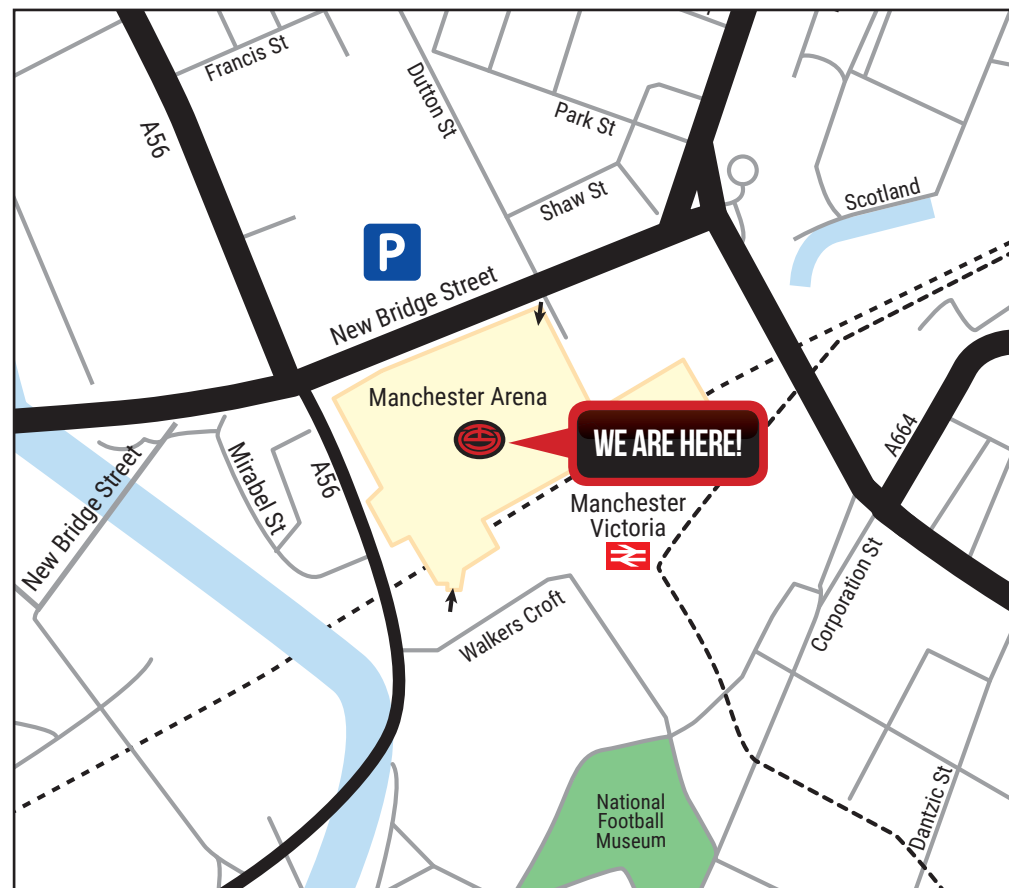

M3 1AR

MANCHESTER ARENA BASEMENT
VICTORIA STATION, HUNTS BANK,
MANCHESTER, LANCASHIRE M3 1AR

BY CAR

From M62

From M62/Manchester Arena is situated on the A56, 3 miles from Junction 17 of the M62.

At junction 17, use the left 2 lanes to take the A56 exit to Whitefield/Prestwich. At the roundabout, take the 3rd exit onto Bury New Rd/A56 and continue to follow A56. Turn left onto New Bridge Street, then take a left on to Dutton Street where you will find Dutton Street Car Park.

Please note: the Victoria Station approach (running from Corporation Street down Hunts Bank) is a bus lane only. This new route is enforced by cameras and subsequent fines. The road in the opposite direction (from Great Ducie Street up Hunts Bank) will remain open for car access. We advise you to use the Dutton street car park.

Access to the Basement from Dutton Street Car Park (By foot)

Take the underpass on the opposite side of the road of Dutton Street where you will be able to follow signage to McDonald's and TeamSport. The TeamSport signage will take you through the main atrium where you will find access to a lift and staircase with access to the basement. You will then reach our entrance and if necessary, please buzz through to reception and have your booking name and reference to hand so a member of the team can allow you access into the venue.

There is currently no access from Victoria Station. Please use NCP entrance off of Trinity Way (A6042).

PUBLIC TRANSPORT

By tram

Metrolink trams call at the Victoria stop, right by the venue. Your journey can be planned via the Metrolink website.

By bus

Many buses serve Cannon Street and Victoria bus stations and many more stop within easy walking distance in the city centre.

By trains

Main train station is Manchester Victoria station, right underneath the Arena.

BOOK NOW ON 0844 998 0844* OR VISIT WWW.TEAM-SPORT.CO.UK