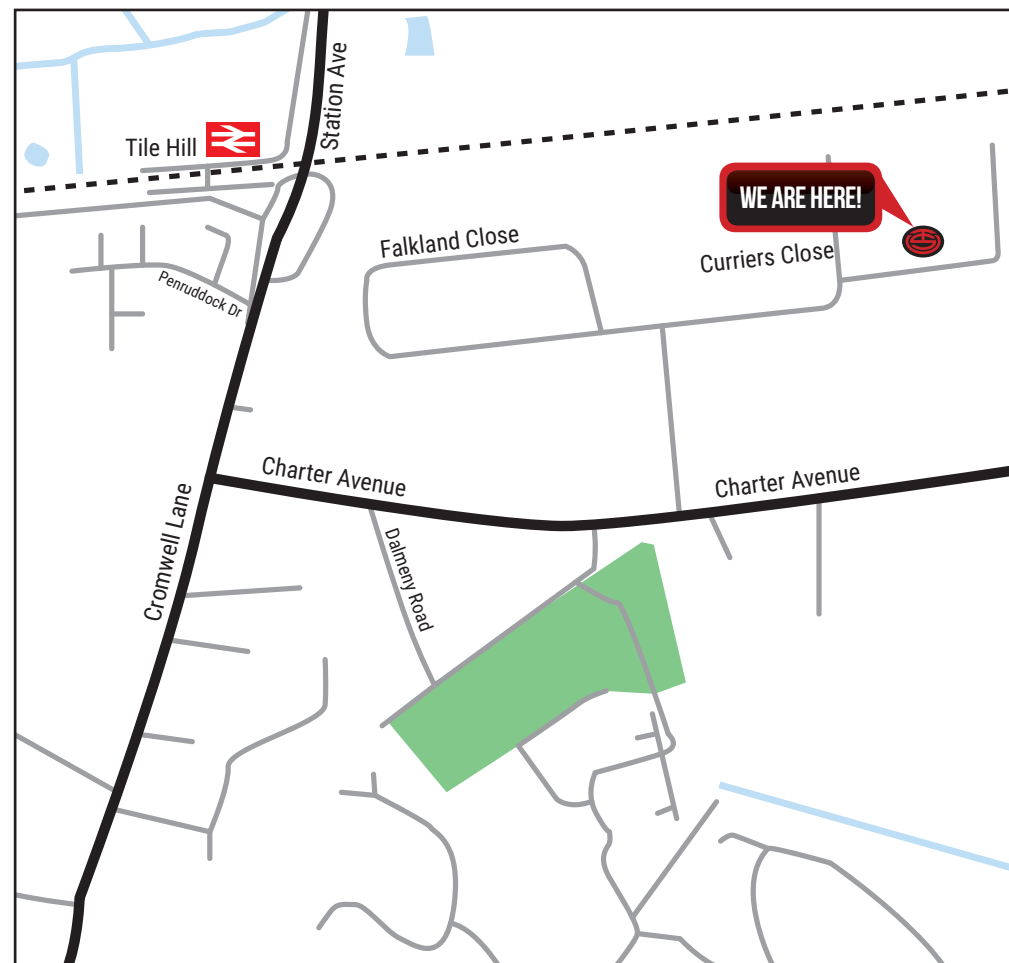

# HOW TO FIND TEAMSPORT COVENTRY

UNIT 6, CURRIERS CLOSE,  
CHARTER AVENUE INDUSTRIAL ESTATE,  
COVENTRY. CV4 8AW

ENTER THIS POSTCODE  
INTO YOUR SATNAV

**CV4 8AW**

### From Central Coventry (Via A429):

Exit Ringway Queens at junction 6 to take the A429 exit towards Stivichall/Kenilworth. Then use any lane to turn right onto Warwick Rd/A429 and at the roundabout, take the 1st exit and stay on Warwick Rd/A429. Use the right 2 lanes to turn right onto Fletchamstead Highway/A45 then take a slight left onto Charter Avenue, and go through 1 roundabout. At the next roundabout, take the 2nd exit and stay on Charter Avenue. After just over a mile, turn right onto Curriers Close. Continue on Curriers Close. Take a right hand turn at the T junction, then continue to the end of the road where the road will bend around to the Left. Continue down the ramp & Teamsport entrance is on your Right Hand Side. Car Parking is to the rear of the building please follow signage. Have Fun!

## PUBLIC TRANSPORT

The nearest Train Station is Tile Hill, which is a 10 minute walk from the venue via Cromwell Lane and Charter Avenue.

The closest Bus Stop, is Marina Close on Charters Avenue by taking the 18A National Express. This is a short two minute walk from the venue. Have Fun!