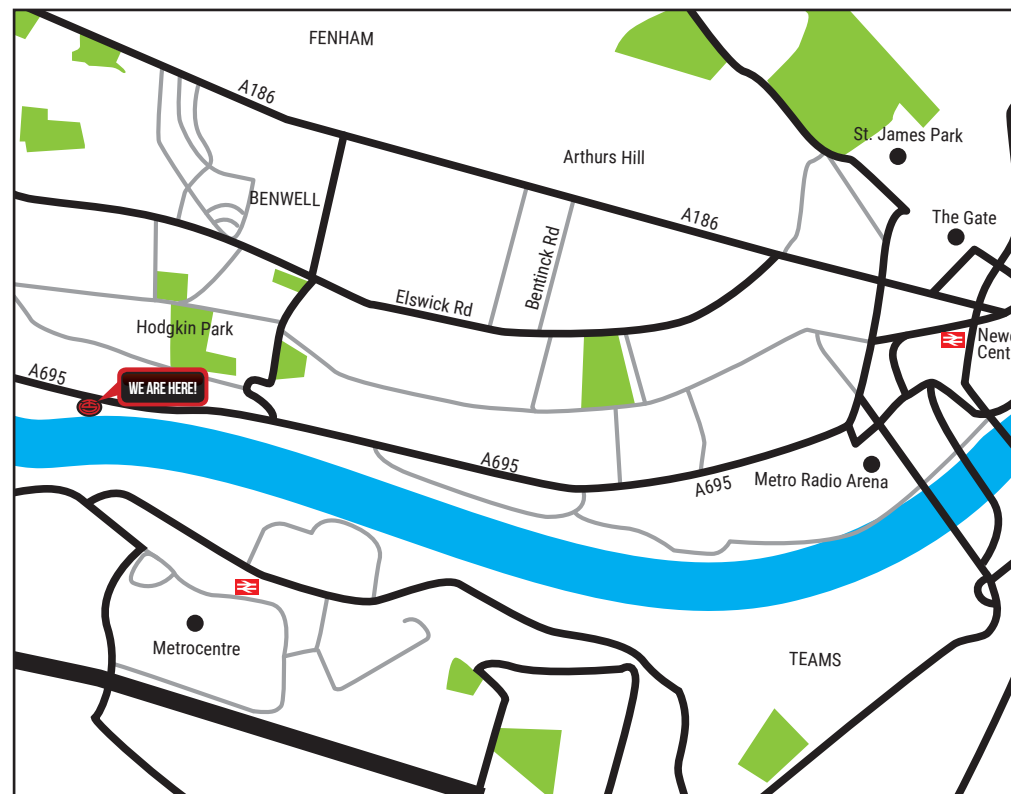

Take a right turn here when possible and enter TeamSport's car park to the right.

From City Centre/Newcastle Central:

Head west on Neville St/A186 towards Bewick St and continue to follow A186.

Turn left onto Marlborough/A695 and continue to follow the A695.

Take a right onto Plummer St/A695 and then when you come to the roundabout, take the 2nd exit onto Scotswood Rd/A695. TeamSport will be on your left immediately after Volkswagen Lookers.

Take a left and our car park is directly outside the building.

From Metrocentre:

Take Scotswood View to Riverside Way/A1114.

At the roundabout, take the 2nd exit and stay on Riverside Way/A1114 then at the roundabout, take the 3rd exit onto A695.

Use the left lane to merge onto Scotswood Rd/A695 via the slip road to Newcastle. You will drive through a set of traffic lights for a pedestrian crossing, then using the right hand land approach a second set of traffic lights with a right turn.

Volkswagen Lookers and TeamSport will be to your right.

Take the right turn here when possible and enter the TeamSport's car park to the right.

PUBLIC TRANSPORT

By train:

The nearest train stations are Metrocentre and Newcastle Central however these are not walking distance and would require a short cab ride or bus route.