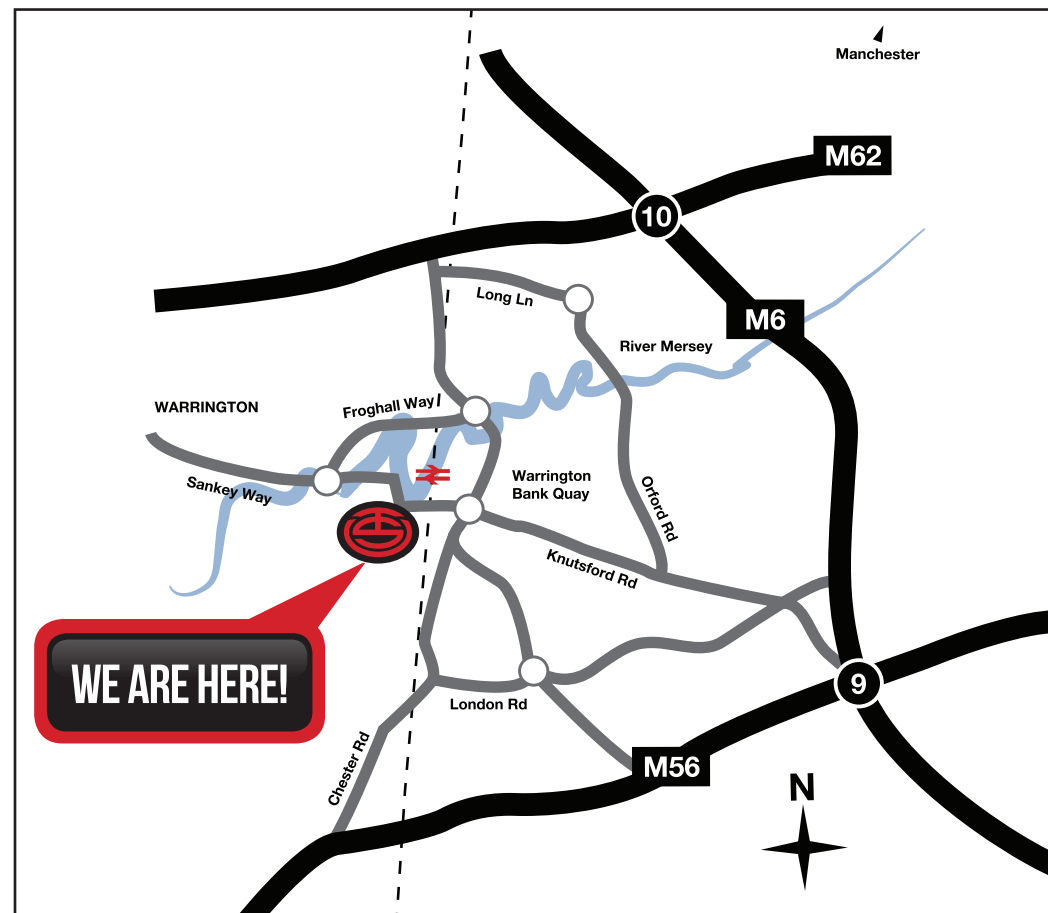

HOW TO FIND TEAMSPORT WARRINGTON

ENTER THIS POSTCODE
INTO YOUR SATNAV

WA1 1PJ

UNIT 2 BANK QUAY TRADING ESTATE,
SLUTCHERS LANE WARRINGTON
CHESHIRE, WA1 1PJ

BY CAR

From M6 Southbound:

At Junction 22 follow signs for Warrington A49. Stay on Winwick Road.
After 1.5 miles you will pass McDonalds on your right and a Vauxhall dealership on your left.
At the roundabout, take the 4th exit onto Midland Way.
Turn left at second traffic lights (Crossfield Street) and past Bank Quay Railway Station on the right.
Take the next turning right at the Speedkarting sign and follow our signs. Have Fun!

From M6 Northbound:

Exit at Junction 20 and head for Warrington A50/Knutsford Road.
For 4 miles keep straight, through all lights over the Manchester Ship Canal (Swing Bridge).
Keep going until you reach the main set of lights that are above the River Mersey.
Through the traffic lights, keep to your left and follow A5061.
Approximately 600 yards later, turn left at our 'Indoor Karting' brown tourism sign then turn right at the next one. Have Fun!

From the West (M62):

Exit at Junction 7 and head for Warrington on the A57/Liverpool Road.
Keep straight until you reach a large roundabout with traffic lights.
Take 3rd turning and head for Bank Quay Railway Station.
Through the pelican crossing and over the bridge turning right at the next lights.
Follow the road and Bank Quay Railway Station will be on your right.
Our sign is the next on the right.. Have Fun!

From the East (M62):

Exit at Junction 9 (A49). Turn left and follow same directions as travelling from the M6 Southbound.
At Junction 22 follow signs for Warrington A49. Stay on Winwick Road.
After 1.5 miles you will pass McDonalds on your right and a Vauxhall dealership on your left.
At the roundabout, take the 4th exit onto Midland Way.
Turn left at second traffic lights (Crossfield Street) and past Bank Quay Railway Station on the right.
Take the next turning right at the Speedkarting sign and follow our signs. Have fun!