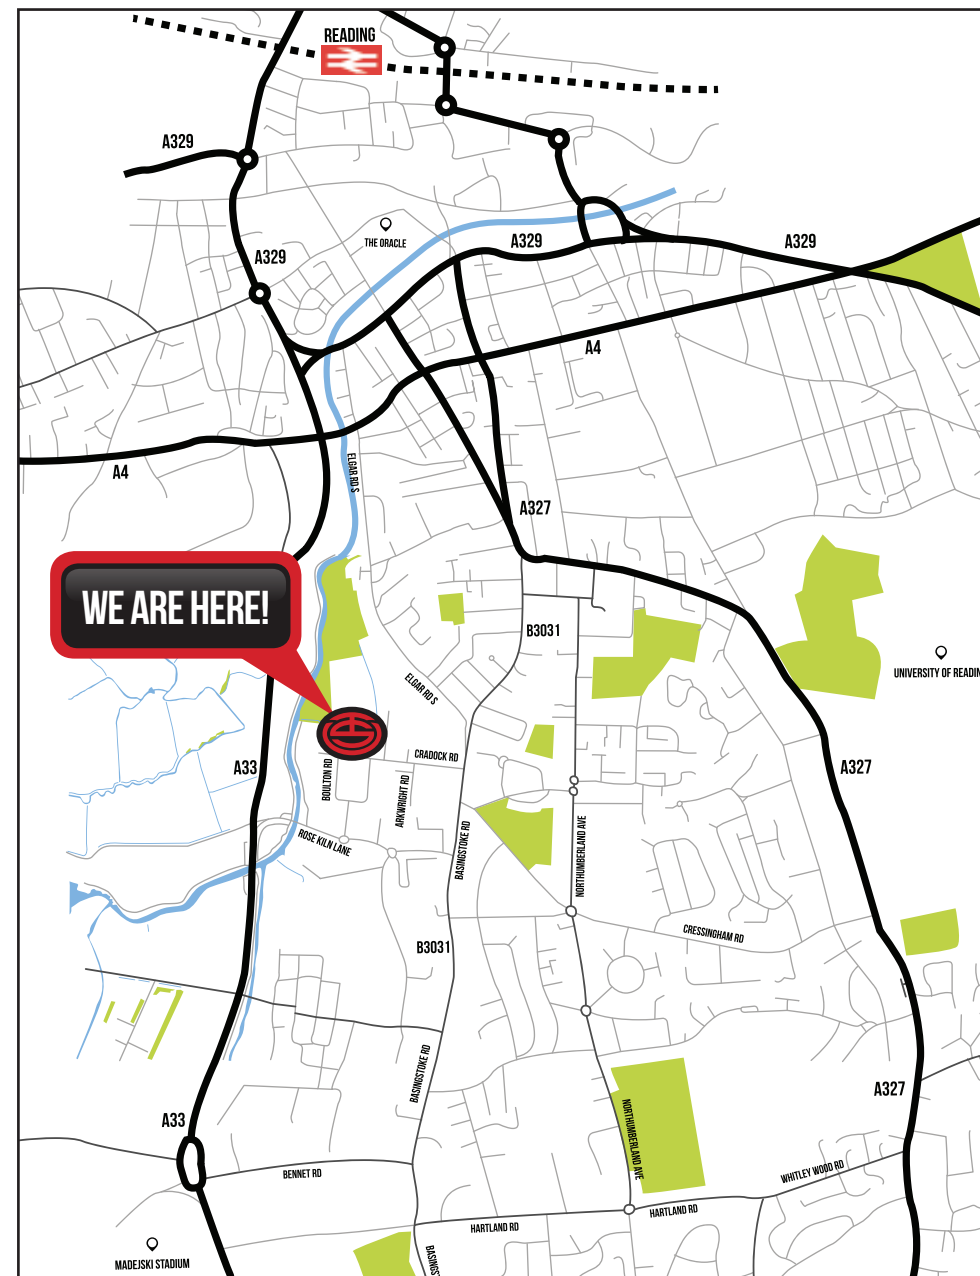

HOW TO FIND TEAMSPORT READING

ENTER THIS POSTCODE
INTO YOUR SATNAV

RG2 0EE

UNITS A, B & C, READING APPROACH,
CRADOCK ROAD, RG2 0EE

BY CAR

Directions from the A33 north/south:

At the traffic light junction turn off onto Rose Kiln Lane, at the first roundabout take the 1st exit onto Boulton Road, turn left again after 400ft to continue on Boulton Road, at the next junction turn left again onto Cradock Road, TeamSport Reading is at the end of Cradock Road. Have Fun!

BY BUS

Directions from the a33 north/south:

The closest bus stops to TeamSport Reading are on Rose Kiln Lane adjacent and opposite to the retail park, bus# 40, 50a, 50e, 51, 51a, 53a and 991. Have Fun!

BY RAIL

Directions from the a33 north/south:

TeamSport Reading is just 2 miles from Reading Train Station, which is a 35 minute walk, 8 minutes by car or 20 minutes by bus. Have Fun!

BOOK NOW ON 0844 998 0844* OR VISIT WWW.TEAM-SPORT.CO.UK