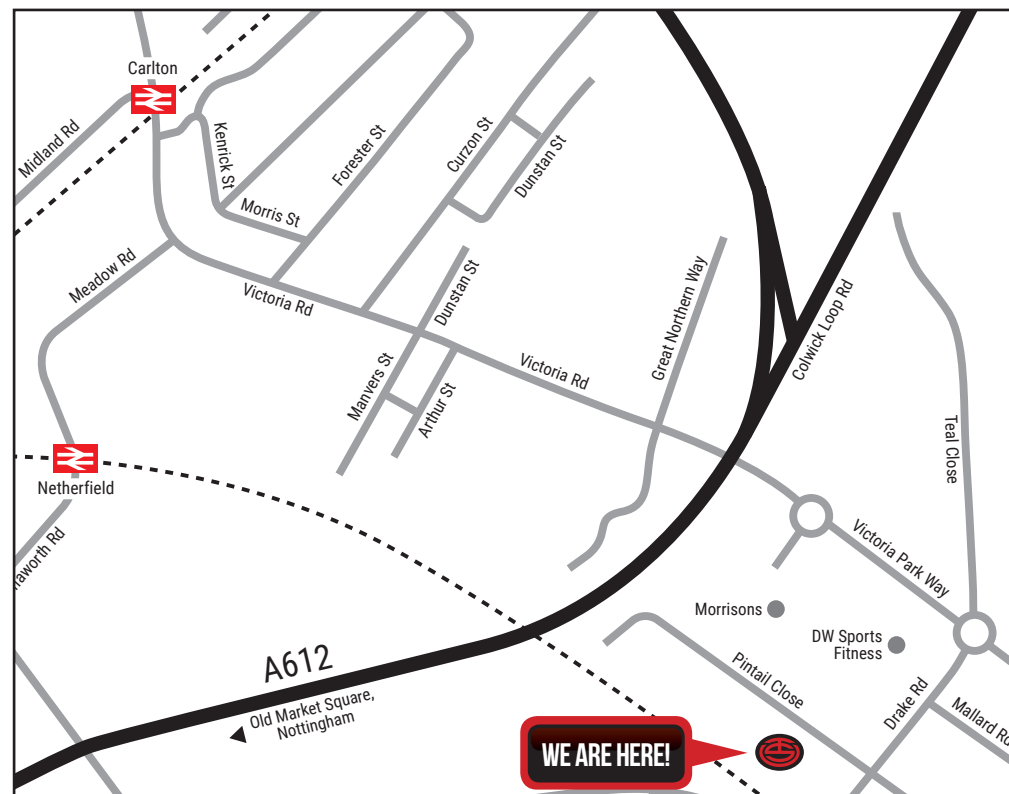

Continue onto Lower Parliament Street/A6008 and then turn left onto Pennyfoot Street/A612, and then turn right onto Manvers Street/A612.

At the roundabout, take the 2nd exit onto Daleside Road, go through a roundabout and then continue forward at the next roundabout taking the 2nd exit to follow Daleside Road/A612.

Carry on following A612 for 2 miles and then turn right onto Victoria Park Way.

Go straight over the first roundabout past Morrisons and then at the next roundabout, take the 3rd exit onto Drake Road.

Take a right onto Pintail close, and then you should find TeamSport on your left.

Continue to follow A6097 for 3.2 miles then at the roundabout, take the 1st exit onto Nottingham Road/A612. Continue to follow A612 for 4.4 miles.

Continue on Victoria Park Way and drive to Mallard Road then turn left onto Victoria Park Way.

At the roundabout, take the 3rd exit onto Drake Road.

Take a right onto Pintail Close, and then TeamSport will be on your left.

PUBLIC TRANSPORT

By train:

The nearest train station to the venue is Netherfield Station or Carlton Station, they are both approximately a 20 minute walk.