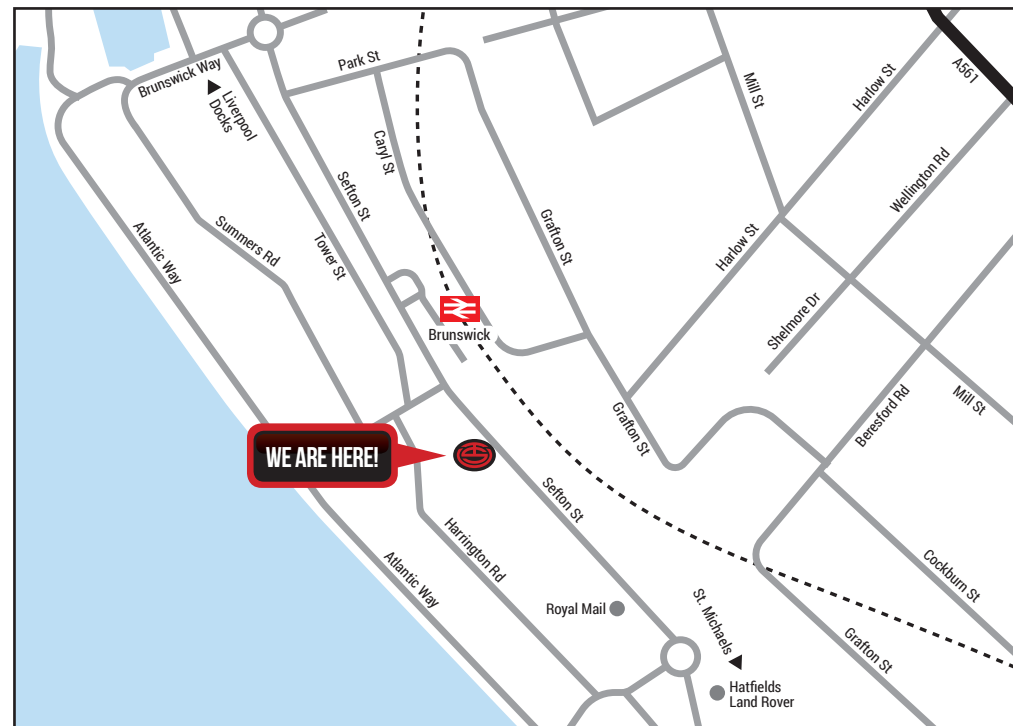

Continue on Sefton Street, at the roundabout take the 2nd exit and stay on Sefton Street, continue on for 0.4miles and you will find TeamSport on the right.

Our car park is located at the rear of the building, on Harrington Road.

From Central Liverpool via Paradise Street/A5040:

From Hanover Street, head south on Paradise Street/A5040 toward Argyle Street and continue to follow A5040 for 0.2miles.

Use the left two lanes to turn left onto Wapping/A5036 and continue to follow the A5036 for 0.5miles.

Use the right two lanes to turn right onto Sefton Street and continue for 0.6miles.

At the roundabout, take the 2nd exit and stay on Sefton Street. After 0.5miles, you will find TeamSport on the right.

Our car park is located at the rear of the building, on Harrington Road.

PUBLIC TRANSPORT

The nearest train station is Brunswick which is less than a 5 minute walk to Sefton Street.

BOOK NOW ON 0844 998 0844* OR VISIT WWW.TEAM-SPORT.CO.UK