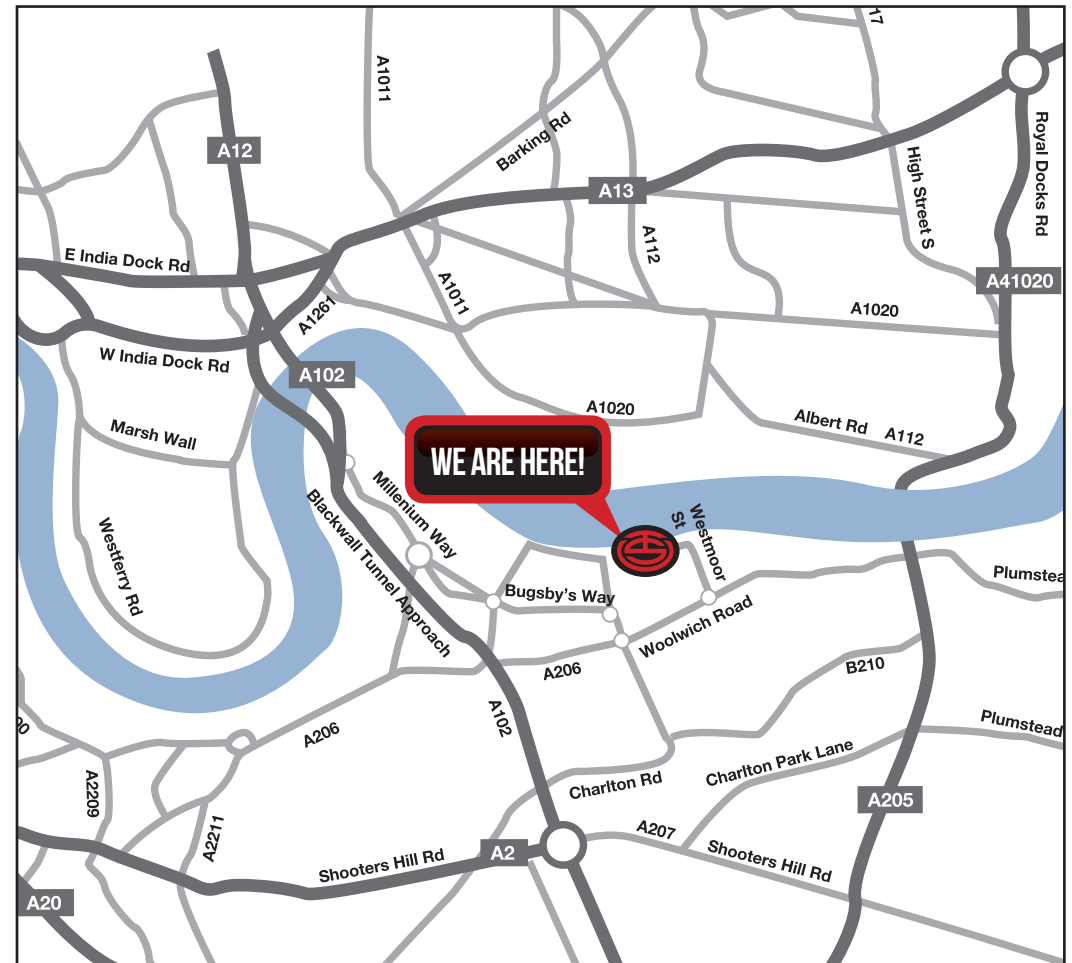

HOW TO FIND TEAMSPORT DOCKLANDS

ENTER THIS POSTCODE
INTO YOUR SATNAV

SE7 8NJ

3 HERRINGHAM ROAD,
CHARLTON, SE7 8NJ

BY CAR

Directions from Blackwall Tunnel:

Exit Blackwall Tunnel on A102 and turn off at first exit on to roundabout.
Take your third exit on to A2052 (Bugsby's Way).
Go straight ahead at first roundabout and turn right at second roundabout (MAKRO should be on your right).
Turn left at traffic lights on to A206 (Woolwich Road).
Go straight ahead at first roundabout and turn left at second roundabout on to Westmoor Street.
Turn left at end of street on to Herringham Road.
Continue along road for 100 yards and turn right into TeamSport Docklands. Have Fun!

Directions from the South:

Follow the M25, exit junction 2.
A2 becomes A102.
Follow the A102. Turn left, just before Woolwich flyover.
Take the fourth exit on the roundabout and follow the A206 towards Charlton & Charlton Athletic Football Club.
Continue and cross the first roundabout.
Then take the first left at the second roundabout onto Westmoor Street.
Turn left onto Herringham Road.
Continue along Herringham Road for 100 yards and turn right into TeamSport Docklands. Have Fun!

LOCAL TRANSPORT BY RAIL / UNDERGROUND

TeamSport Docklands is a 20 minute walk from both Charlton and Woolwich Dockyard train station.
The nearest tube station is North Greenwich at the O2.

BY COURTESY BUS