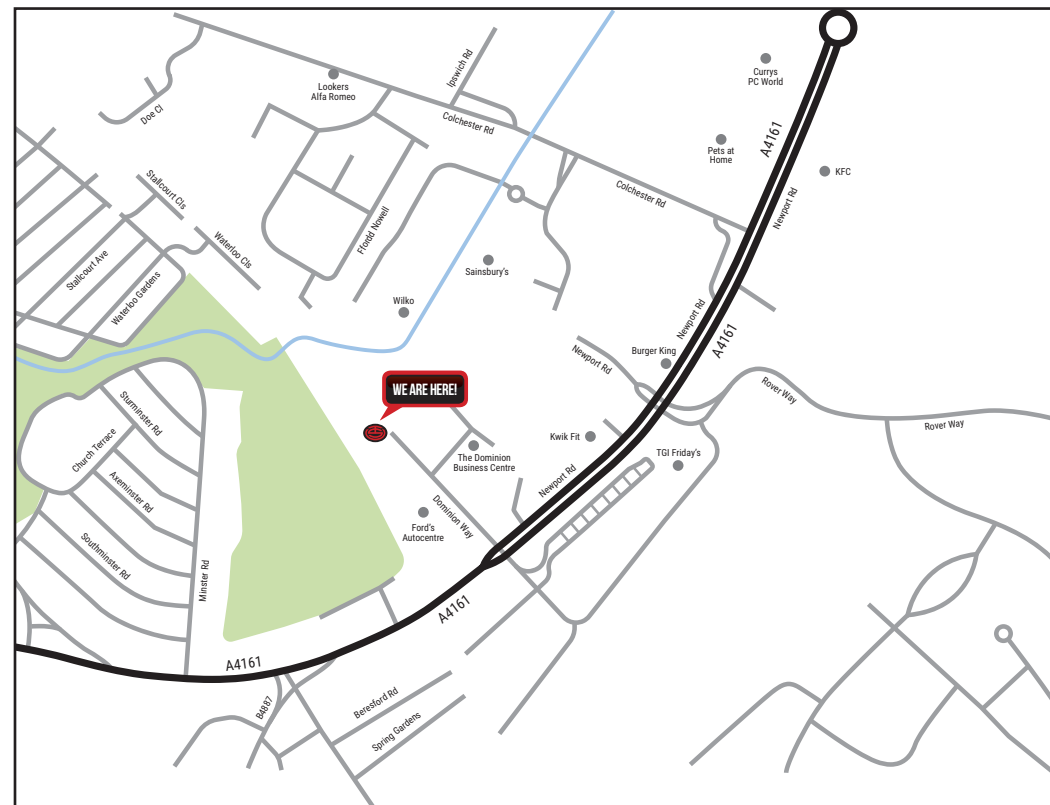

HOW TO FIND TEAMSPORT CARDIFF

UNIT 11 DOMINION WAY,
NEWPORT ROAD, CARDIFF CF24 1RF

ENTER THIS POSTCODE
INTO YOUR SATNAV

CF24 1RF

BY CAR

M4 West – From Newport/ East Wales/England:

M4 Westbound from Bassaleg / Duffryn – joining at Junction 28 M4 , continue westbound on M4 for 3.6 miles. Leave M4 on Junction 29 onto the A48M, continue on A48M for 6.3 miles and take the exit sign posted A4232 towards Cardiff (E)/Caerdydd (dn) Docks/Dociau, when exiting keep in the left hand lane and proceed left after the slip road. Keep left and take exit signed City Centre A4161, Newport Road. Continue through traffic lights and straight over the roundabout then through more two more sets of traffic lights (caution 30mph speed camera at 2nd set). When a third set of traffic lights is visible move to the right lane to turn right at these lights, you will have shops such as Aldi and Carphone Warehouse to your left. Turn right onto Dominion Way and Teamsport Indoor Karting Cardiff will be directly ahead 200 meters, through the gates and into our car park. Have Fun!

M4 East – From Swansea/West Wales:

M4 Eastbound from Skewen/Baglan from A488, join M4 at Junction 42 and head East for 35 miles. Leave M4 at Junction 30, use the left 2 lanes to take the A4232 exit to Cardiff/Caerdydd , continue on A4232 until Roundabout to take the 3rd exit towards City Centre/Ilanedyrn/Pentwyn (A48m). Continue on A48m for 1 mile and take 2nd exit sign posted City Centre A4161, Newport Road. Go through the traffic lights and straight over the roundabout, and through more two more sets of traffic lights (caution 30mph speed camera at 2nd set). When a third set of traffic lights is visible move to the right lane to turn right at these lights, you will have shops such as Aldi and Carphone Warehouse to your left. Turn right onto Dominion Way and Teamsport Indoor Karting Cardiff will be directly ahead 200 meters, through the gates and into our car park. Have Fun!