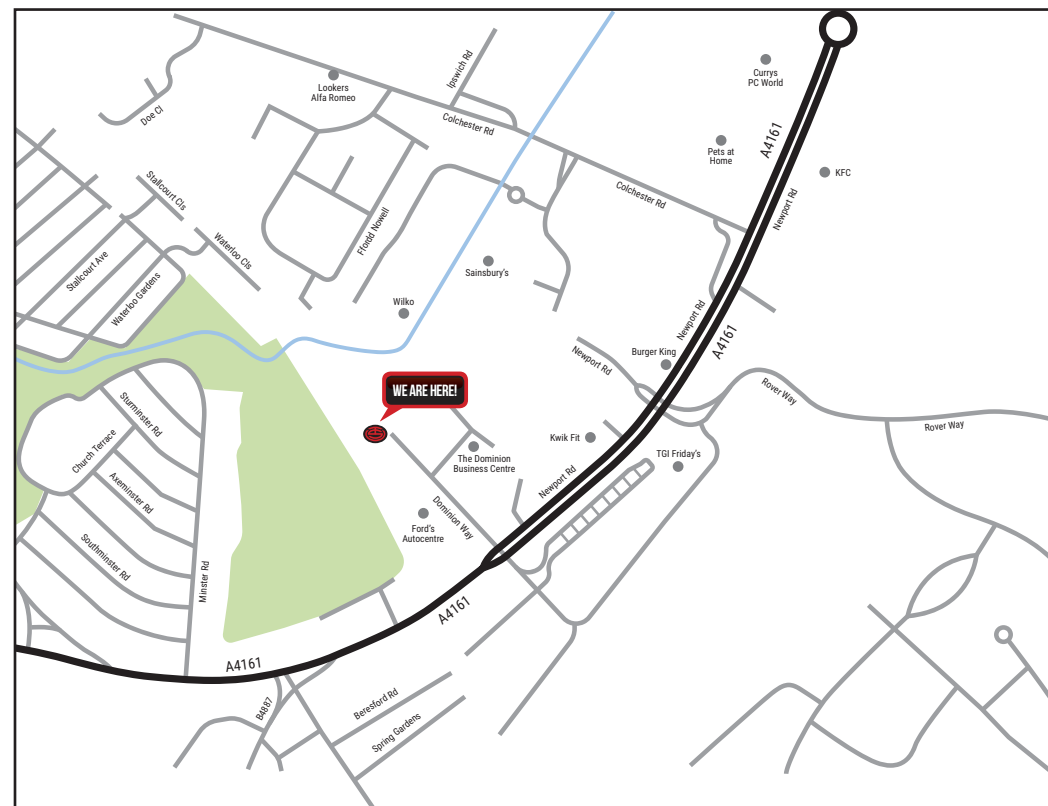

HOW TO FIND TEAMSPORT CARDIFF

UNIT 11 DOMINION WAY,
NEWPORT ROAD, CARDIFF CF24 1RF

ENTER THIS POSTCODE
INTO YOUR SATNAV

CF24 1RF

BY CAR

M4 West – From Newport/ East Wales/England:

M4 Westbound from Bassaleg / Duffryn – joining at Junction 28 M4 , continue westbound on M4 for 3.6 miles. Leave M4 on Junction 29 onto the A48M, continue on A48M for 6.3 miles and take the exit sign posted A4232 towards Cardiff (E)/Caerdydd (dn) Docks/Dociau, when exiting keep in the left hand lane and proceed left after the slip road. Keep left and take exit signed City Centre A4161, Newport Road. Continue through traffic lights and straight over the roundabout then through more two more sets of traffic lights (caution 30mph speed camera at 2nd set). When a third set of traffic lights is visible move to the right lane to turn right at these lights, you will have shops such as Aldi and Carphone Warehouse to your left. Turn right onto Dominion Way and Teamsport Indoor Karting Cardiff will be directly ahead 200 meters, through the gates and into our car park. Have Fun!

M4 East – From Swansea/West Wales:

M4 Eastbound from Skewen/Baglan from A488, join M4 at Junction 42 and head East for 35 miles. Leave M4 at Junction 30, use the left 2 lanes to take the A4232 exit to Cardiff/Caerdydd , continue on A4232 until Roundabout to take the 3rd exit towards City Centre/Ilanedyrn/Pentwyn (A48m). Continue on A48m for 1 mile and take 2nd exit sign posted City Centre A4161, Newport Road. Go through the traffic lights and straight over the roundabout, and through more two more sets of traffic lights (caution 30mph speed camera at 2nd set). When a third set of traffic lights is visible move to the right lane to turn right at these lights, you will have shops such as Aldi and Carphone Warehouse to your left. Turn right onto Dominion Way and Teamsport Indoor Karting Cardiff will be directly ahead 200 meters, through the gates and into our car park. Have Fun!