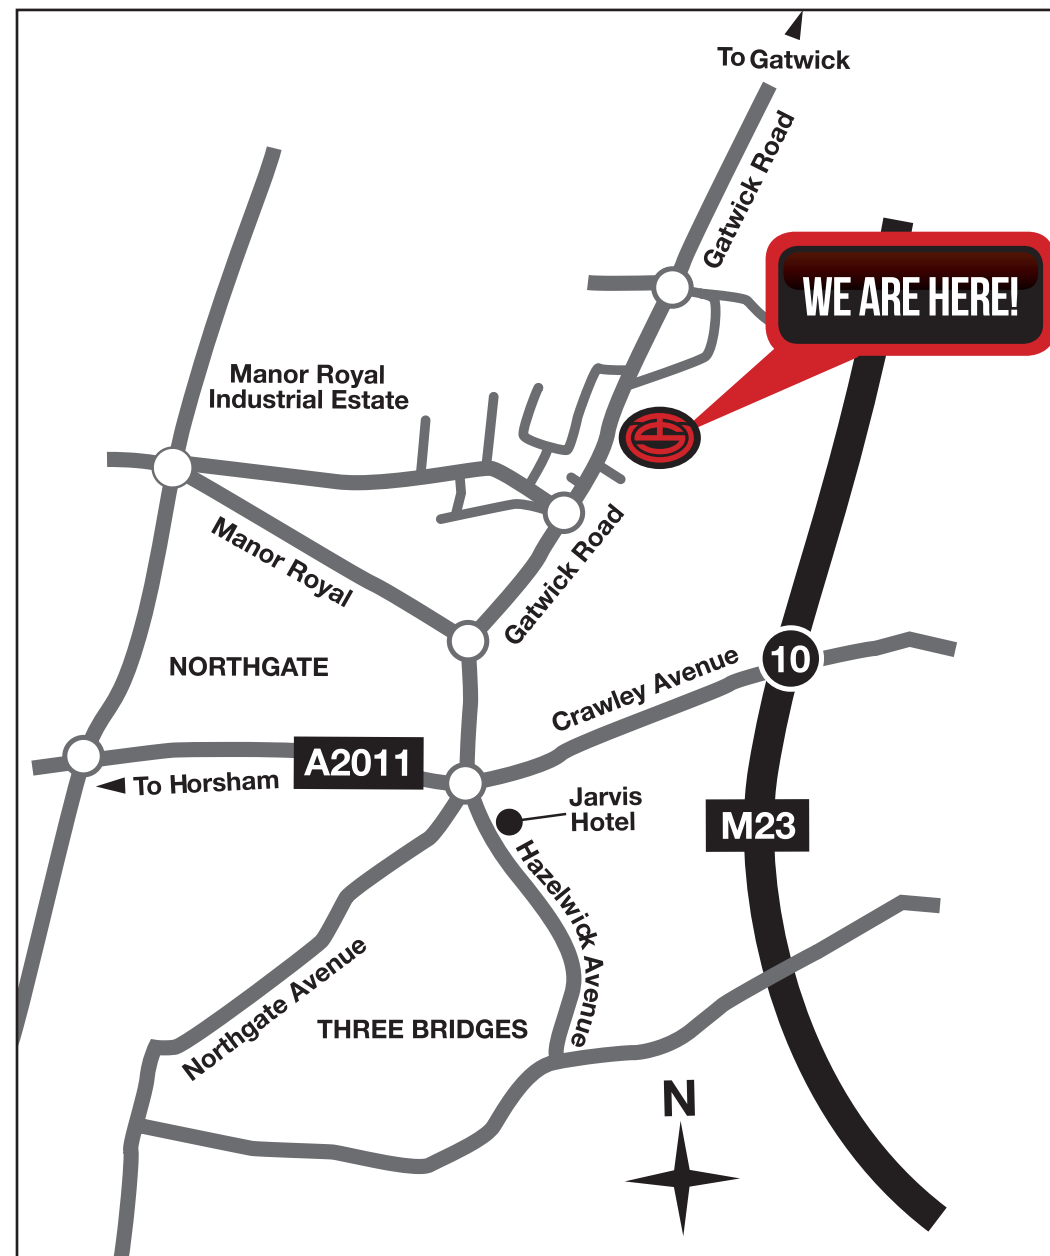

HOW TO FIND TEAMSPORT CRAWLEY

ENTER THIS POSTCODE
INTO YOUR SATNAV

RH10 9RE

GATWICK GOODSYARD, GATWICK ROAD,
CRAWLEY, RH10 9RE

BY CAR

From M23 South/North:

Exit M23 at Junction 10. From junction roundabout follow signs to Crawley.
Continue on the dual carriageway for just under a mile until you reach the Hazlewick roundabout with the Jarvis International Hotel on your left.
Take the 4th exit off the roundabout into Gatwick Road.
Pass to the right of the railings and join Gatwick Road.
At the next roundabout turn right and continue along Gatwick Road.
At the next roundabout (next to VW garage) turn right again and continue along Gatwick Road.
The centre is approximately 100yds further down on your right hand side. Look out for the TeamSport sign and Burdens sign and turn right into Gatwick Goods Yard (If you get to a small parade of shops and subway you've gone to far)
The centre is located on the right of the goods yard. Have Fun!

From A264 East:

From Horsham, follow the A264 to the Cheals roundabout. Take the 1st exit, left, onto the A23 towards Gatwick and London then continue on the A23 to the Tushmore roundabout and take the 3rd exit onto the A2011. Follow this road to the Hazlewick roundabout. Take the 1st exit off the roundabout into Gatwick Road. Pass to the right of the railings and join Gatwick Road. At the next roundabout turn right and continue along Gatwick Road. At the next roundabout (next to VW garage) turn right again and continue along Gatwick Road. The centre is approximately 100yds further down on your right hand side. Look out for the TeamSport sign and Burdens sign and turn right into Gatwick Goods Yard (If you get to a small parade of shops and subway you've gone to far).
The centre is located on the right of the goods yard. Have Fun!