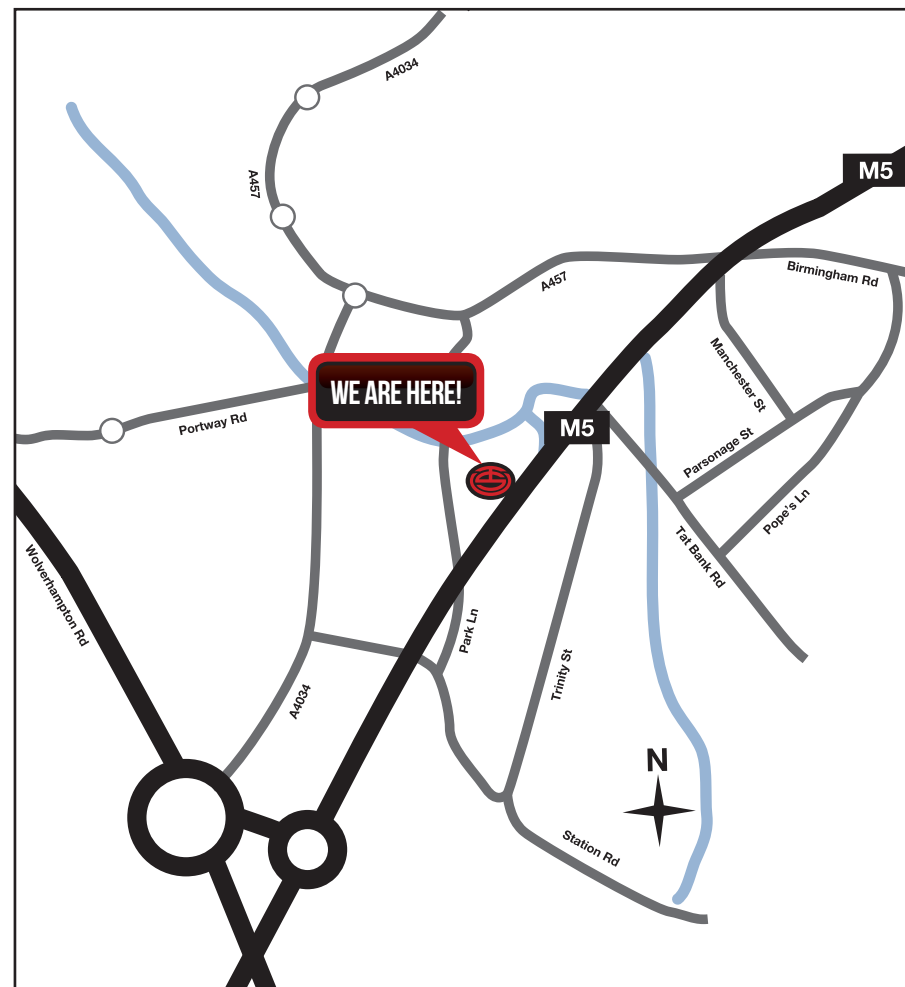

# HOW TO FIND TEAMSPORT BIRMINGHAM

ENTER THIS POSTCODE  
INTO YOUR SATNAV

**B69 4JX**

UNIT 7-10 PARK LANE IND EST,  
PARK LANE, OLDBURY,  
BIRMINGHAM, B69 4JX

### From Birmingham:

Head northwest toward Corporation Street.  
Turn left onto Corporation Street.  
At the roundabout, take the 2nd exit  
Merge onto St. Chads Queensway/A38/A4400 via the ramp to M5/St Chads/Bromsgrove.  
Slight left onto St. Chads Queensway/A4400.  
Keep right to continue on St. Chad's Circus Queensway.  
St. Chad's Circus Queensway turns slightly right and becomes Old Snow Hill/B4100.  
Slight right onto Hockley Hill/B4100.  
Continue onto Soho Hill/A41.  
Turn left onto Booth Street/B4136.  
Continue onto Rabone Lane/B4135.  
Turn right onto Tollhouse Way/A457.  
Turn left onto Seven Stars Road/B4170.  
Turn left, then Turn right. Have fun!

### Directions from M5 Southbound:

At junction 8, exit onto M5 toward Birmingham (W & S)/West Bromwich.  
At junction 2, take the A4123 exit to B'ham (W)/Dudley.  
At the roundabout, take the 4th exit onto A4123.  
At the roundabout, take the 5th exit onto Churchbridge/A4034.  
Turn right onto Park Street.  
Take the 2nd left onto Park Lane/B4170.  
Turn right. Have Fun!

### Directions from M5 Southbound:

At junction 2, take the A4123 exit to Dudley/Wolverhampton/Sandwell.  
At the roundabout, take the 1st exit onto A4123.  
At the roundabout, take the 5th exit onto Churchbridge/A4034.  
Turn right onto Park Street.  
Take the 2nd left onto Park Lane/B4170.  
Turn right. Have Fun!