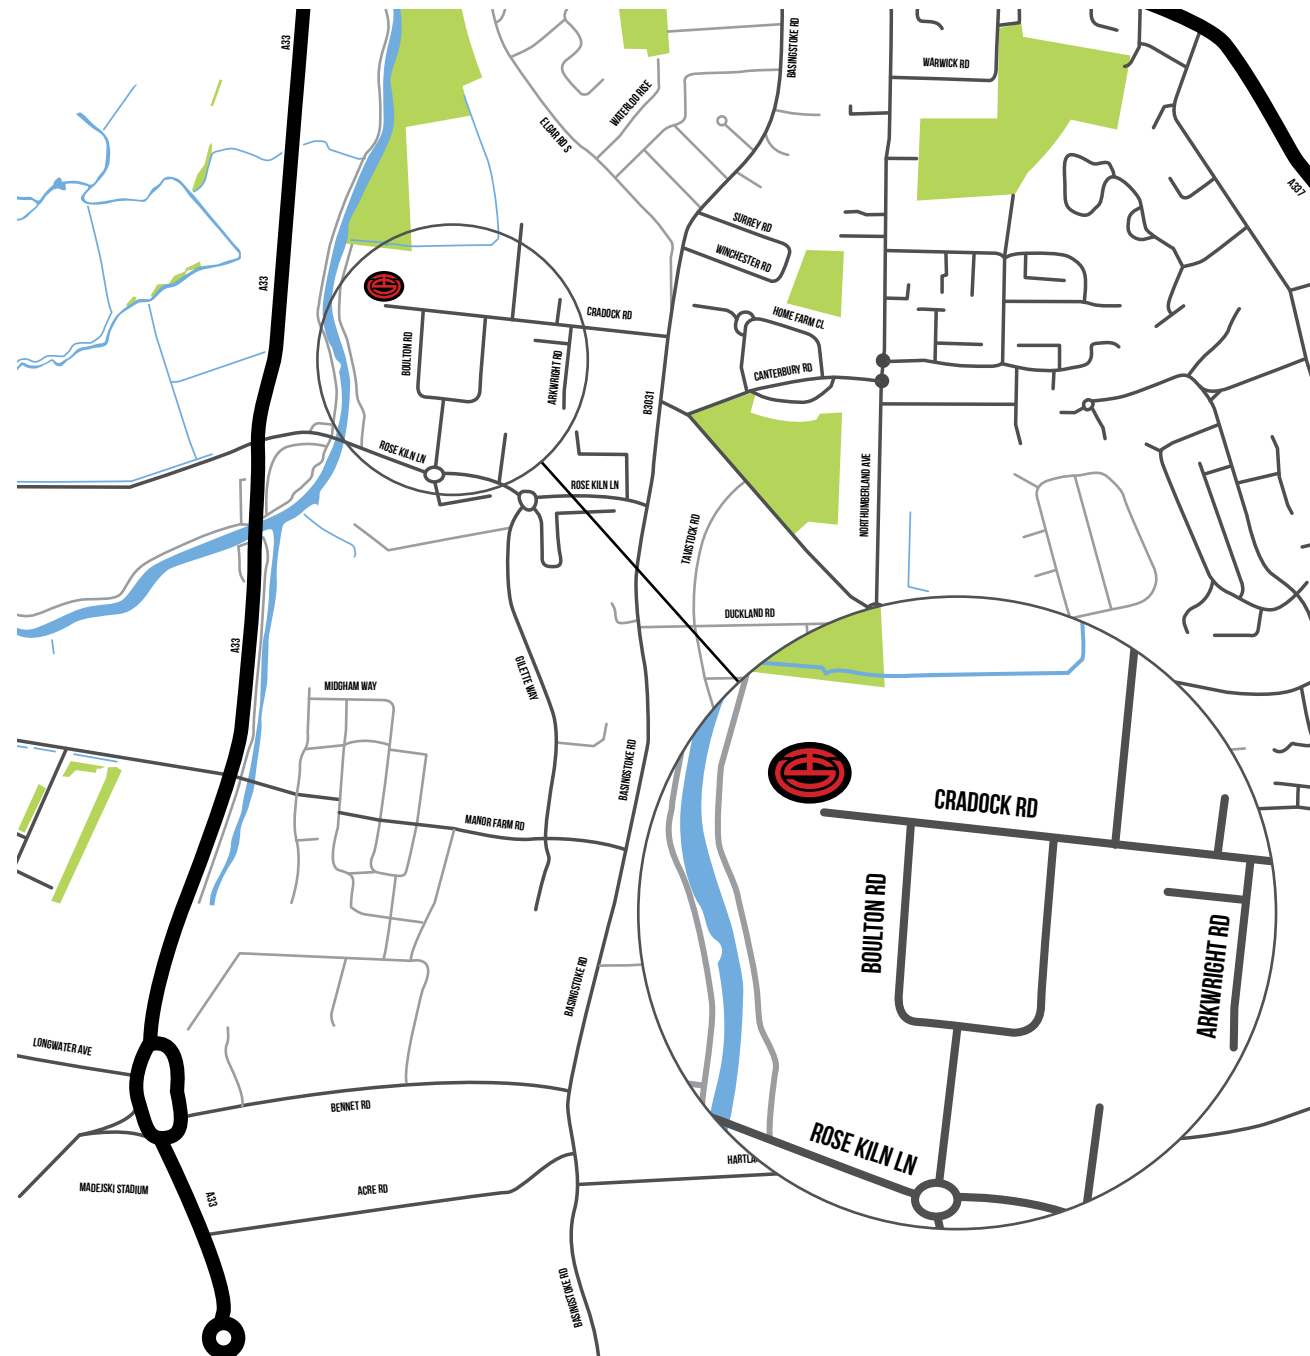

HOW TO FIND TEAMSPORT

READING

ENTER THIS POSTCODE
INTO YOUR SATNAV

RG2 0JT

TEAMSport READING, UNITS A, B & C, READING APPROACH,
CRADOCK ROAD, RG2 0JT

BY CAR

DIRECTIONS FROM THE A33 NORTH / SOUTH

At the traffic light junction turn off onto Rose Kiln Lane, at the first roundabout take the 1st exit onto Boulton Road, turn left again after 400ft to continue on Boulton Road, at the next junction turn left again onto Cradock Road, TeamSport Reading is at the end of Cradock Road.

LOCAL TRANSPORT

BY BUS

The closest bus stops to TeamSport Reading are on Rose Kiln Lane adjacent and opposite to the retail park, bus# 40, 50a, 50e, 51, 51a, 53a and 991.

BY RAIL

TeamSport Reading is just 2 miles from Reading Train Station, which is a 35 minute walk, 8 minutes by car or 20 minutes by bus.