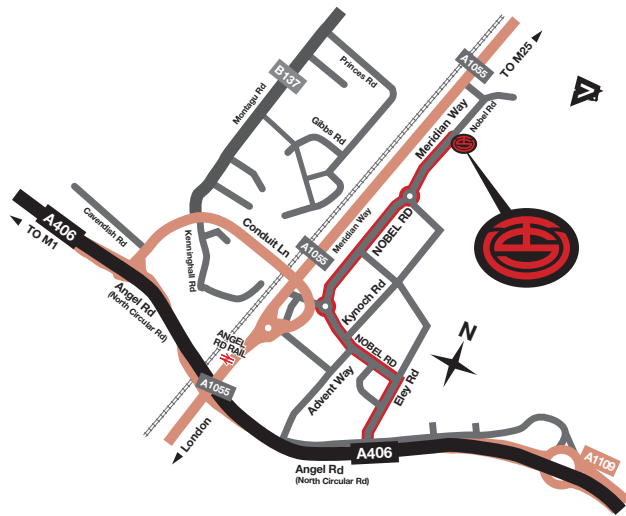

North London

TeamSport North London is a fast, flowing track and one of the widest indoor circuits in the UK! Housed within a stunning environment the track provides one of the greatest indoor challenges in London. With tight turns and the highest speed 200cc karts, the track delivers fun for beginners yet shows off the technical skill of the professionals. This is by far one of the most exhilarating experiences you can have with family, friends or colleagues.

30 Nobel Road,
Edmonton,
London
N18 3BH

By road

From J25 of the M25:

- Travelling Clockwise, take the 3rd exit (A10) towards Central London. If Travelling Anti-Clockwise, it's the first exit!
- Get in left hand slip lane & turn left onto the A1055 Mollison Avenue, this road will take you straight to the track.
- After about a mile, continue straight over the roundabout and continue straight ahead as the road bears right.
- After another mile you will come to a large roundabout with 6 large flag poles in the middle. Again, continue straight over as the A1055 turns into Meridian Way.
- A further mile down Meridian Way, you will see a large blue Access Self Storage building. Turn left in front of this building into Nobel road, then right at the junction.
- TeamSport North London is about 300 yards down Nobel Road on your left hand side.

Underground/overground

- Tottenham Hale is the most convenient train/tube station, taking just 10 minutes from central London (Liverpool Street- Train or Kings Cross- Tube).
- The track is just a 5 minute cab ride away. We have an arrangement with a local taxi firm, so if you want us to book a Taxi to collect you & drop you back at Tottenham Hale, just ask!